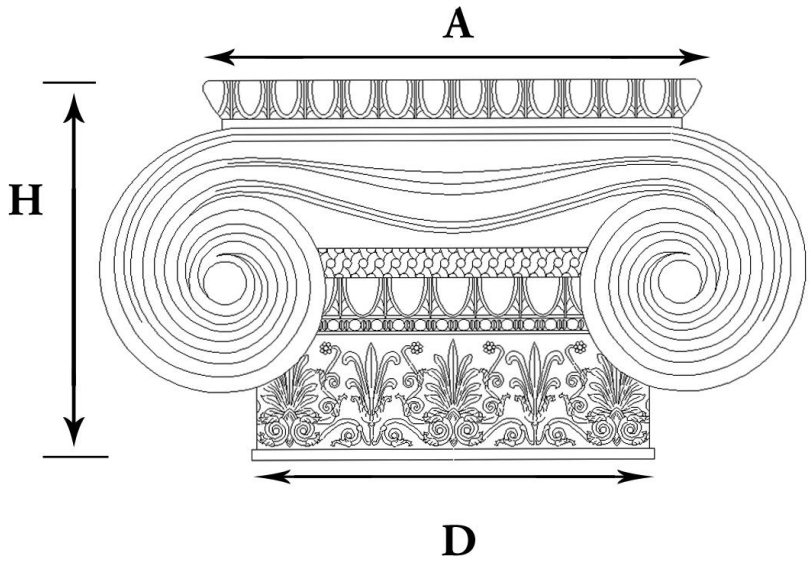

CHADSWORTH COLUMNS

1-800-COLUMNS | www.COLUMNS.com | shop.columns.com

GREEK ERECHTHEUM W/ NECKING CAPITAL

STAIN-GRADE WOOD W/ HAND-APPLIED COMPO ORNAMENTATION

Quantity:
Material: Stain-Grade Wood / Compo
Load-Bearing: Yes

Name: Greek Erechtheum w/ Neck
Part #: DECO-GEN-03-1/2-WR-A-6
Capital Shape: Full Round (Shape A)

Diameter (D): 3-1/2"
Height (H): 3-1/8"
Abacus (A): 6-3/8"

APPROVED BY _____

DATE _____

CHADSWORTH'S 1.800.COLUMNS