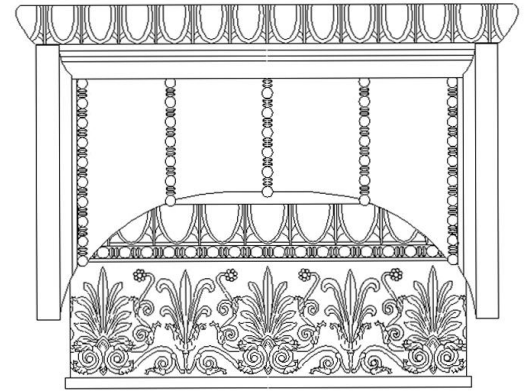

CHADSWORTH COLUMNS

1-800-COLUMNS | www.COLUMNS.com | shop.columns.com

GREEK ERECHTHEUM W/ NECKING CAPITAL

STAIN-GRADE WOOD W/ HAND-APPLIED COMPO ORNAMENTATION

Quantity:
Material: Stain-Grade Wood / Compo
Load-Bearing: Yes

Name: Greek Erechtheum w/ Neck
Part #: DECO-GEN-03-1/2-WR-A-6
Capital Shape: Full Round (Shape A)

Diameter (D): 3-1/2"
Height (H): 3-1/8"
Abacus (A): 6-3/8"

APPROVED BY _____

DATE _____

CHADSWORTH'S 1.800.COLUMNS