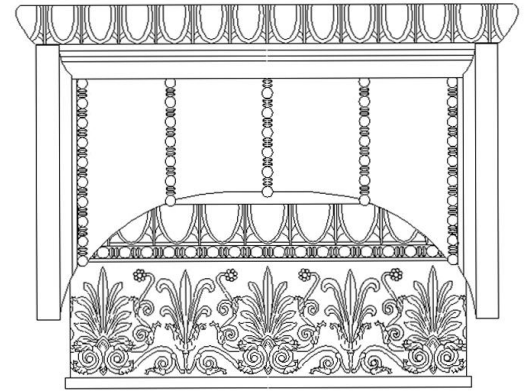

CHADSWORTH COLUMNS

1-800-COLUMNS | www.COLUMNS.com | shop.columns.com

GREEK ERECHTHEUM W/ NECKING CAPITAL

STAIN-GRADE WOOD W/ HAND-APPLIED COMPO ORNAMENTATION

Quantity:
Material: Stain-Grade Wood / Compo
Load-Bearing: Yes

Name: Greek Erechtheum w/ Neck
Part #: DECO-GEN-04-WR-A-6
Capital Shape: Full Round (Shape A)

Diameter (D): 4"
Height (H): 3-5/8"
Abacus (A): 7"

APPROVED BY _____
DATE _____

CHADSWORTH'S 1.800.COLUMNS
 277 NORTH FRONT STREET
 HISTORIC WILMINGTON, NC 28401
 www.COLUMNS.com