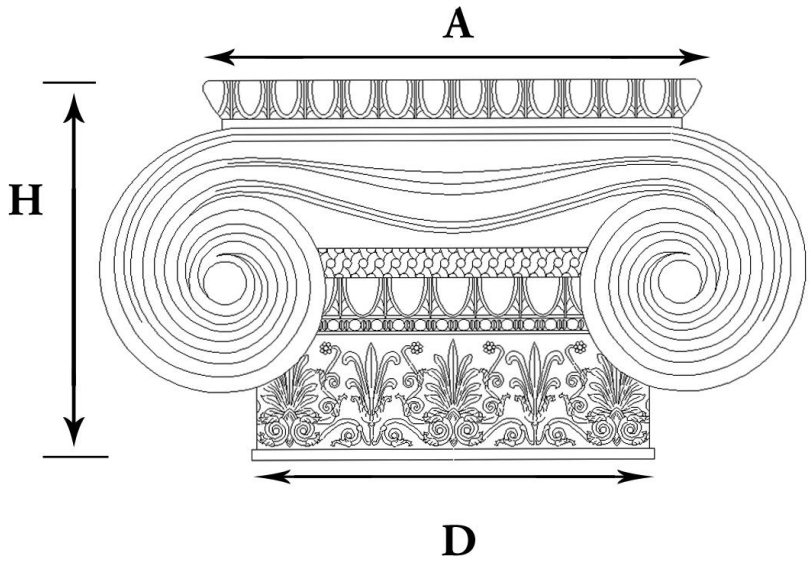

CHADSWORTH COLUMNS

1-800-COLUMNS | www.COLUMNS.com | shop.columns.com

GREEK ERECHTHEUM W/ NECKING CAPITAL

STAIN-GRADE WOOD W/ HAND-APPLIED COMPO ORNAMENTATION

Quantity:
Material: Stain-Grade Wood / Compo
Load-Bearing: Yes

Name: Greek Erechtheum w/ Neck
Part #: DECO-GEN-04-WR-A-6
Capital Shape: Full Round (Shape A)

Diameter (D): 4"
Height (H): 3-5/8"
Abacus (A): 7"

APPROVED BY _____
DATE _____

CHADSWORTH'S 1.800.COLUMNS
 277 NORTH FRONT STREET
 HISTORIC WILMINGTON, NC 28401
 www.COLUMNS.com