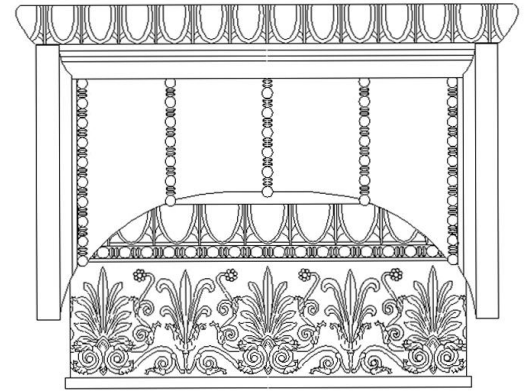

CHADSWORTH COLUMNS

1-800-COLUMNS | www.COLUMNS.com | shop.columns.com

GREEK ERECHTHEUM W/ NECKING CAPITAL

STAIN-GRADE WOOD W/ HAND-APPLIED COMPO ORNAMENTATION

Quantity:
Material: Stain-Grade Wood / Compo
Load-Bearing: Yes

Name: Greek Erechtheum w/ Neck
Part #: DECO-GEN-04-1/2-WR-A-6
Capital Shape: Full Round (Shape A)

Diameter (D): 4-1/2"
Height (H): 4"
Abacus (A): 8-1/2"

APPROVED BY _____
DATE _____

CHADSWORTH'S 1.800.COLUMNS
 277 NORTH FRONT STREET
 HISTORIC WILMINGTON, NC 28401
 www.COLUMNS.com