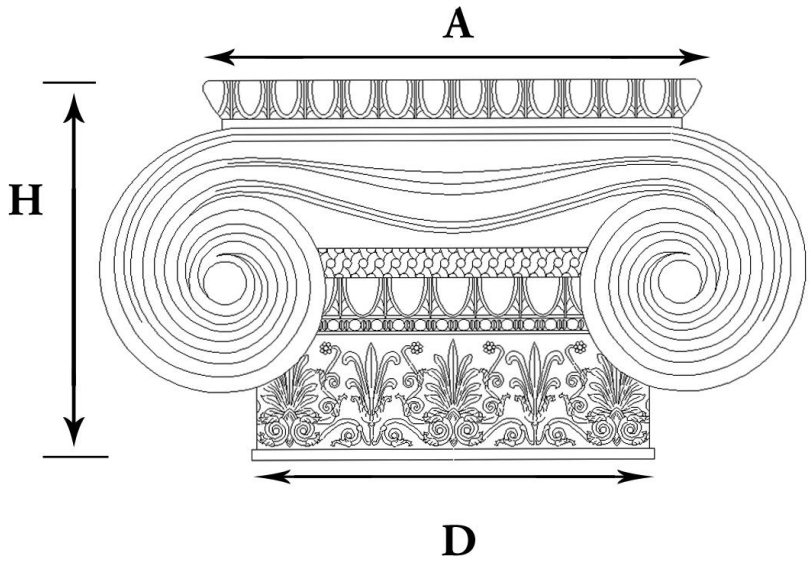

CHADSWORTH COLUMNS

1-800-COLUMNS | www.COLUMNS.com | shop.columns.com

GREEK ERECHTHEUM W/ NECKING CAPITAL

STAIN-GRADE WOOD W/ HAND-APPLIED COMPO ORNAMENTATION

Quantity:
Material: Stain-Grade Wood / Compo
Load-Bearing: Yes

Name: Greek Erechtheum w/ Neck
Part #: DECO-GEN-04-1/2-WR-A-6
Capital Shape: Full Round (Shape A)

Diameter (D): 4-1/2"
Height (H): 4"
Abacus (A): 8-1/2"

APPROVED BY _____
DATE _____

CHADSWORTH'S 1.800.COLUMNS
 277 NORTH FRONT STREET
 HISTORIC WILMINGTON, NC 28401
 www.COLUMNS.com