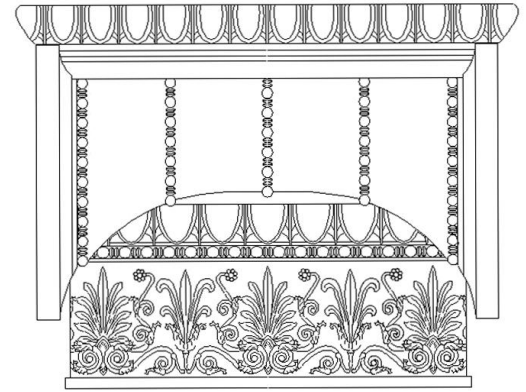

# CHADSWORTH COLUMNS

1-800-COLUMNS | www.COLUMNS.com | shop.columns.com

## GREEK ERECHTHEUM W/ NECKING CAPITAL

STAIN-GRADE WOOD W/ HAND-APPLIED COMPO ORNAMENTATION

<b>Quantity:</b>
<b>Material:</b> Stain-Grade Wood / Compo
<b>Load-Bearing:</b> Yes

<b>Name:</b> Greek Erechtheum w/ Neck
<b>Part #:</b> DECO-GEN-05-WR-A-6
<b>Capital Shape:</b> Full Round (Shape A)

<b>Diameter (D):</b> 5"
<b>Height (H):</b> 4-1/2"
<b>Abacus (A):</b> 8-5/8"

APPROVED BY _____
DATE _____

**CHADSWORTH'S 1.800.COLUMNS**  
 277 NORTH FRONT STREET  
 HISTORIC WILMINGTON, NC 28401  
 www.COLUMNS.com