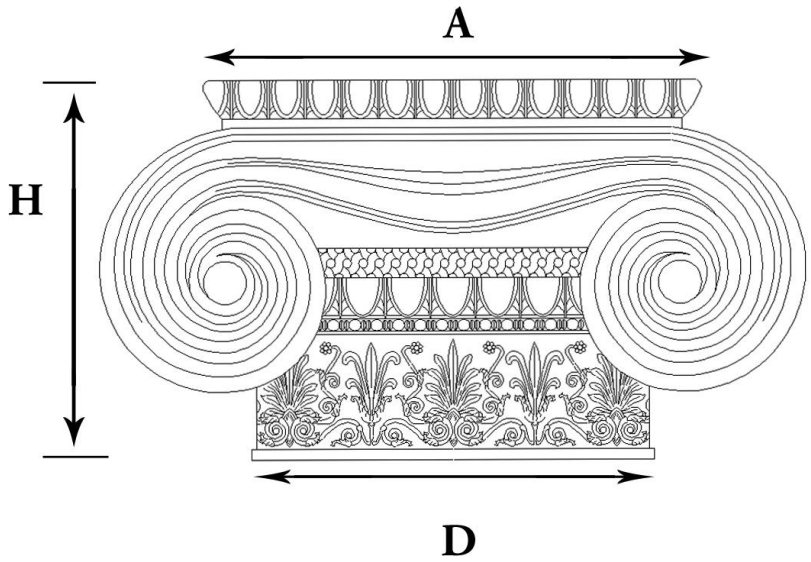

## GREEK ERECHTHEUM W/ NECKING CAPITAL

STAIN-GRADE WOOD W/ HAND-APPLIED COMPO ORNAMENTATION

<b>Quantity:</b>
<b>Material:</b> Stain-Grade Wood / Compo
<b>Load-Bearing:</b> Yes

<b>Name:</b> Greek Erechtheum w/ Neck
<b>Part #:</b> DECO-GEN-05-WR-A-6
<b>Capital Shape:</b> Full Round (Shape A)

<b>Diameter (D):</b> 5"
<b>Height (H):</b> 4-1/2"
<b>Abacus (A):</b> 8-5/8"

APPROVED BY _____
DATE _____

**CHADSWORTH'S 1.800.COLUMNS**  
 277 NORTH FRONT STREET  
 HISTORIC WILMINGTON, NC 28401  
 www.COLUMNS.com