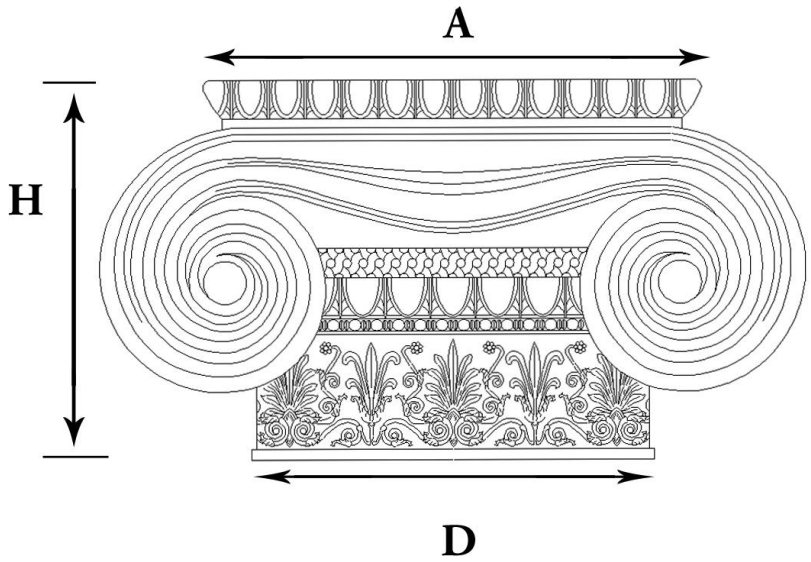

CHADSWORTH COLUMNS

1-800-COLUMNS | www.COLUMNS.com | shop.columns.com

GREEK ERECHTHEUM W/ NECKING CAPITAL

STAIN-GRADE WOOD W/ HAND-APPLIED COMPO ORNAMENTATION

Quantity:
Material: Stain-Grade Wood / Compo
Load-Bearing: Yes

Name: Greek Erechtheum w/ Neck
Part #: DECO-GEN-05-1/2-WR-A-6
Capital Shape: Full Round (Shape A)

Diameter (D): 5-1/2"
Height (H): 5"
Abacus (A): 10"

APPROVED BY _____
DATE _____

CHADSWORTH'S 1.800.COLUMNS
 277 NORTH FRONT STREET
 HISTORIC WILMINGTON, NC 28401
 www.COLUMNS.com