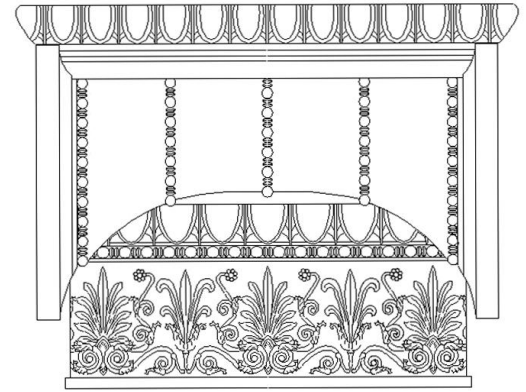

CHADSWORTH COLUMNS

1-800-COLUMNS | www.COLUMNS.com | shop.columns.com

GREEK ERECHTHEUM W/ NECKING CAPITAL

STAIN-GRADE WOOD W/ HAND-APPLIED COMPO ORNAMENTATION

Quantity:
Material: Stain-Grade Wood / Compo
Load-Bearing: Yes

Name: Greek Erechtheum w/ Neck
Part #: DECO-GEN-05-1/2-WR-A-6
Capital Shape: Full Round (Shape A)

Diameter (D): 5-1/2"
Height (H): 5"
Abacus (A): 10"

APPROVED BY _____
DATE _____

CHADSWORTH'S 1.800.COLUMNS
 277 NORTH FRONT STREET
 HISTORIC WILMINGTON, NC 28401
 www.COLUMNS.com