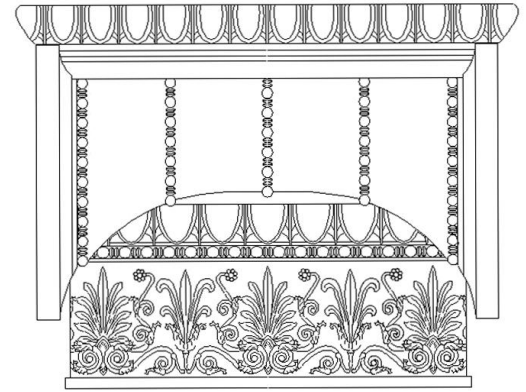

CHADSWORTH COLUMNS

1-800-COLUMNS | www.COLUMNS.com | shop.columns.com

GREEK ERECHTHEUM W/ NECKING CAPITAL

STAIN-GRADE WOOD W/ HAND-APPLIED COMPO ORNAMENTATION

Quantity:
Material: Stain-Grade Wood / Compo
Load-Bearing: Yes

Name: Greek Erechtheum w/ Neck
Part #: DECO-GEN-06-WR-A-6
Capital Shape: Full Round (Shape A)

Diameter (D): 6"
Height (H): 5-1/2"
Abacus (A): 10-7/8"

APPROVED BY _____
DATE _____

CHADSWORTH'S 1.800.COLUMNS
 277 NORTH FRONT STREET
 HISTORIC WILMINGTON, NC 28401
 www.COLUMNS.com