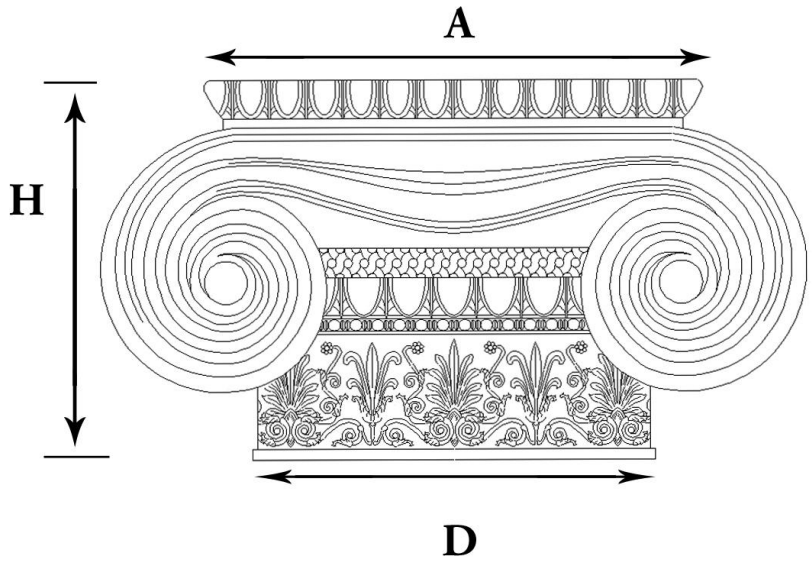

CHADSWORTH COLUMNS

1-800-COLUMNS | www.COLUMNS.com | shop.columns.com

GREEK ERECHTHEUM W/ NECKING CAPITAL

STAIN-GRADE WOOD W/ HAND-APPLIED COMPO ORNAMENTATION

Quantity:
Material: Stain-Grade Wood / Compo
Load-Bearing: Yes

Name: Greek Erechtheum w/ Neck
Part #: DECO-GEN-06-WR-A-6
Capital Shape: Full Round (Shape A)

Diameter (D): 6"
Height (H): 5-1/2"
Abacus (A): 10-7/8"

APPROVED BY _____
DATE _____

CHADSWORTH'S 1.800.COLUMNS
 277 NORTH FRONT STREET
 HISTORIC WILMINGTON, NC 28401
 www.COLUMNS.com