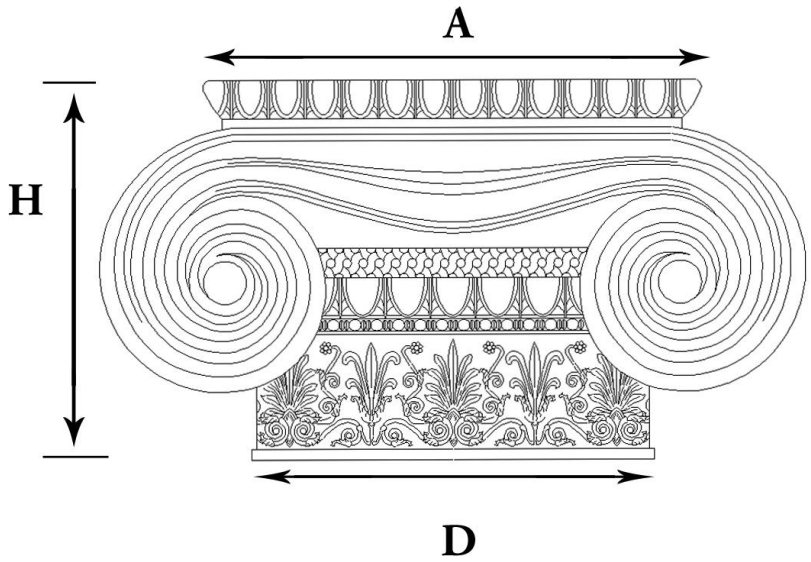

CHADSWORTH COLUMNS

1-800-COLUMNS | www.COLUMNS.com | shop.columns.com

GREEK ERECHTHEUM W/ NECKING CAPITAL

STAIN-GRADE WOOD W/ HAND-APPLIED COMPO ORNAMENTATION

Quantity:
Material: Stain-Grade Wood / Compo
Load-Bearing: Yes

Name: Greek Erechtheum w/ Neck
Part #: DECO-GEN-06-1/2-WR-A-6
Capital Shape: Full Round (Shape A)

Diameter (D): 6-1/2"
Height (H): 5-7/8"
Abacus (A): 11"

APPROVED BY _____
DATE _____

CHADSWORTH'S 1.800.COLUMNS
 277 NORTH FRONT STREET
 HISTORIC WILMINGTON, NC 28401
 www.COLUMNS.com