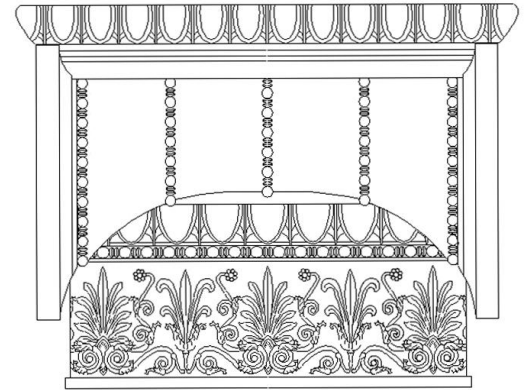

CHADSWORTH COLUMNS

1-800-COLUMNS | www.COLUMNS.com | shop.columns.com

GREEK ERECHTHEUM W/ NECKING CAPITAL

STAIN-GRADE WOOD W/ HAND-APPLIED COMPO ORNAMENTATION

Quantity:
Material: Stain-Grade Wood / Compo
Load-Bearing: Yes

Name: Greek Erechtheum w/ Neck
Part #: DECO-GEN-06-1/2-WR-A-6
Capital Shape: Full Round (Shape A)

Diameter (D): 6-1/2"
Height (H): 5-7/8"
Abacus (A): 11"

APPROVED BY _____
DATE _____

CHADSWORTH'S 1.800.COLUMNS
 277 NORTH FRONT STREET
 HISTORIC WILMINGTON, NC 28401
 www.COLUMNS.com