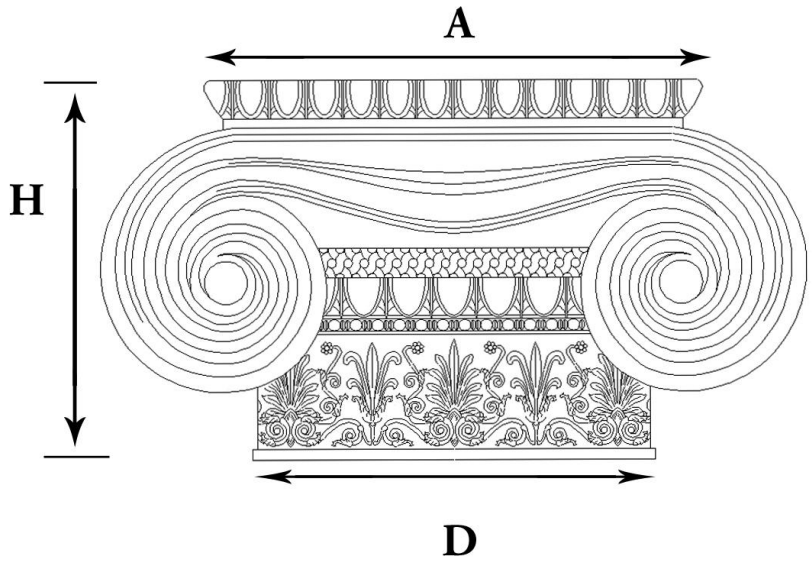

CHADSWORTH COLUMNS

1-800-COLUMNS | www.COLUMNS.com | shop.columns.com

GREEK ERECHTHEUM W/ NECKING CAPITAL

STAIN-GRADE WOOD W/ HAND-APPLIED COMPO ORNAMENTATION

Quantity:
Material: Stain-Grade Wood / Compo
Load-Bearing: Yes

Name: Greek Erechtheum w/ Neck
Part #: DECO-GEN-07-WR-A-6
Capital Shape: Full Round (Shape A)

Diameter (D): 7"
Height (H): 6-3/8"
Abacus (A): 12-1/4"

APPROVED BY _____
DATE _____

CHADSWORTH'S 1.800.COLUMNS
 277 NORTH FRONT STREET
 HISTORIC WILMINGTON, NC 28401
 www.COLUMNS.com