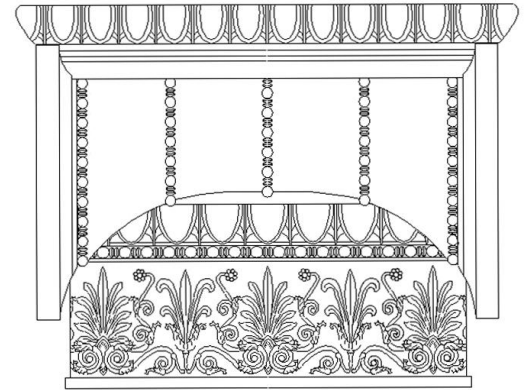

CHADSWORTH COLUMNS

1-800-COLUMNS | www.COLUMNS.com | shop.columns.com

GREEK ERECHTHEUM W/ NECKING CAPITAL

STAIN-GRADE WOOD W/ HAND-APPLIED COMPO ORNAMENTATION

Quantity:
Material: Stain-Grade Wood / Compo
Load-Bearing: Yes

Name: Greek Erechtheum w/ Neck
Part #: DECO-GEN-07-WR-A-6
Capital Shape: Full Round (Shape A)

Diameter (D): 7"
Height (H): 6-3/8"
Abacus (A): 12-1/4"

APPROVED BY _____
DATE _____

CHADSWORTH'S 1.800.COLUMNS
 277 NORTH FRONT STREET
 HISTORIC WILMINGTON, NC 28401
 www.COLUMNS.com