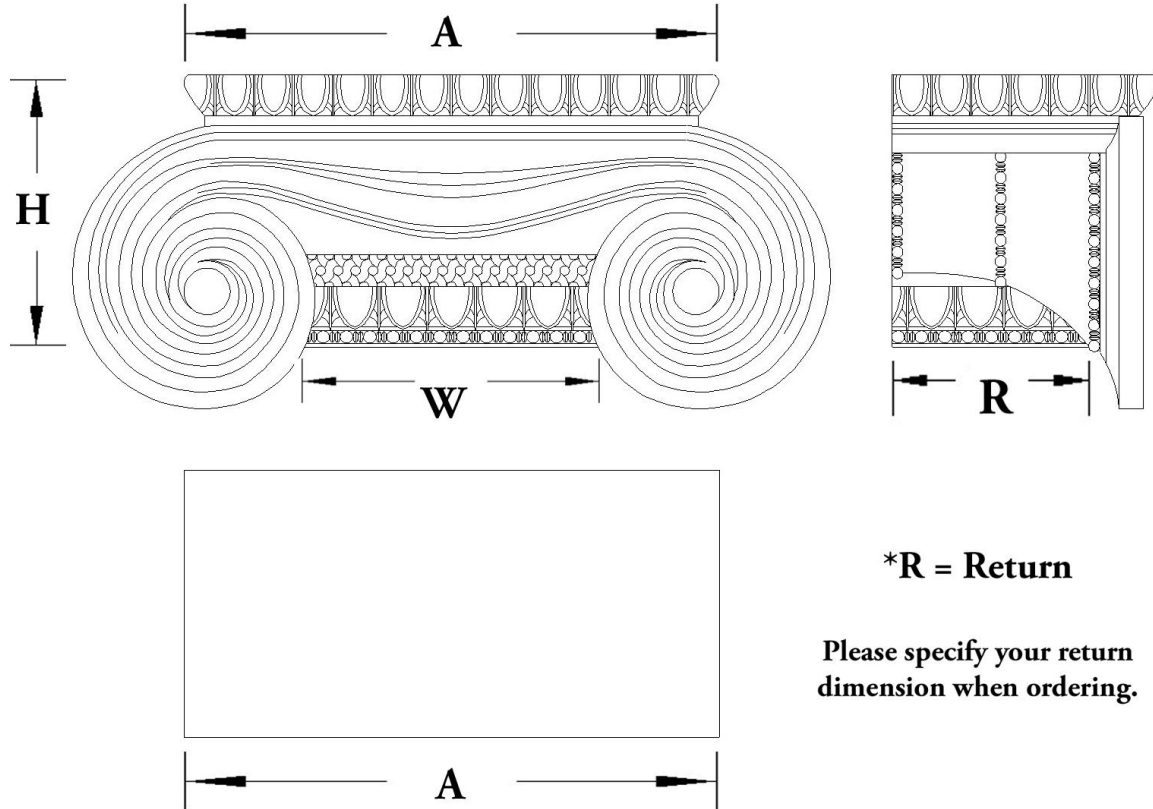

## GREEK ERECHTHEUM PILASTER CAPITAL

STAIN-GRADE WOOD W/ HAND-APPLIED COMPO ORNAMENTATION

**\*R = Return**

**Please specify your return dimension when ordering.**

**PLEASE NOTE:** All of our pilaster and column capitals are created with a small reveal or ledge where the capital meets the column shaft. This reveal increases proportionally with the size of the capital.

<b>Quantity:</b>
<b>Material:</b> Stain-Grade Wood / Compo
<b>Load-Bearing:</b> Yes

<b>Name:</b> Greek Erechtheum
<b>Part #:</b> DECO-GE-03-WR-F-6
<b>Capital Shape:</b> Half Square (Shape F)

<b>Width (W):</b> 3"
<b>Height (H):</b> 1-7/8"
<b>Abacus (A):</b> 5-1/8"