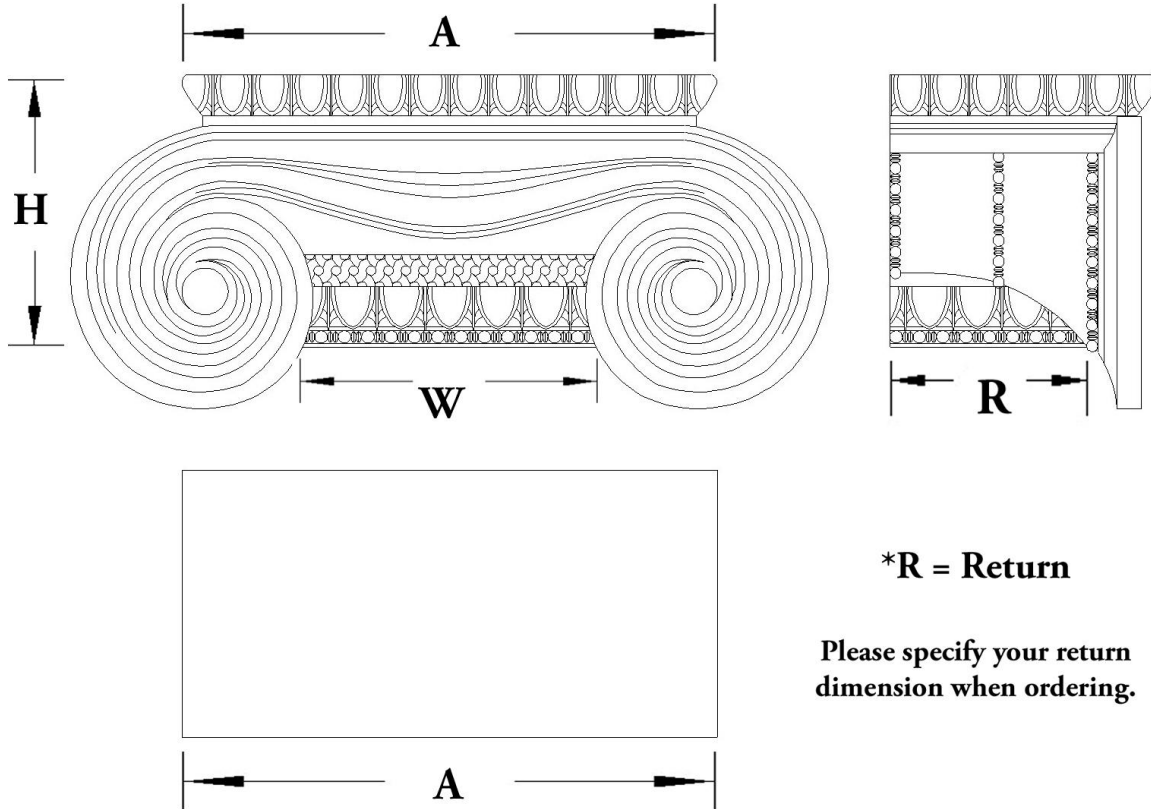

*R = Return

Please specify your return dimension when ordering.

PLEASE NOTE: All of our pilaster and column capitals are created with a small reveal or ledge where the capital meets the column shaft. This reveal increases proportionally with the size of the capital.

Quantity:
Material: Stain-Grade Wood / Compo
Load-Bearing: Yes

Name: Greek Erechtheum
Part #: DECO-GE-07-1/2-WR-F-6
Capital Shape: Half Square (Shape F)

Width (W): 7-1/2"
Height (H): 4-3/8"
Abacus (A): 12-3/8"

APPROVED BY _____
DATE _____

CHADSWORTH'S 1.800.COLUMNS
277 NORTH FRONT STREET
HISTORIC WILMINGTON, NC 28401

www.COLUMNS.com

PROJECT _____
CUSTOMER _____