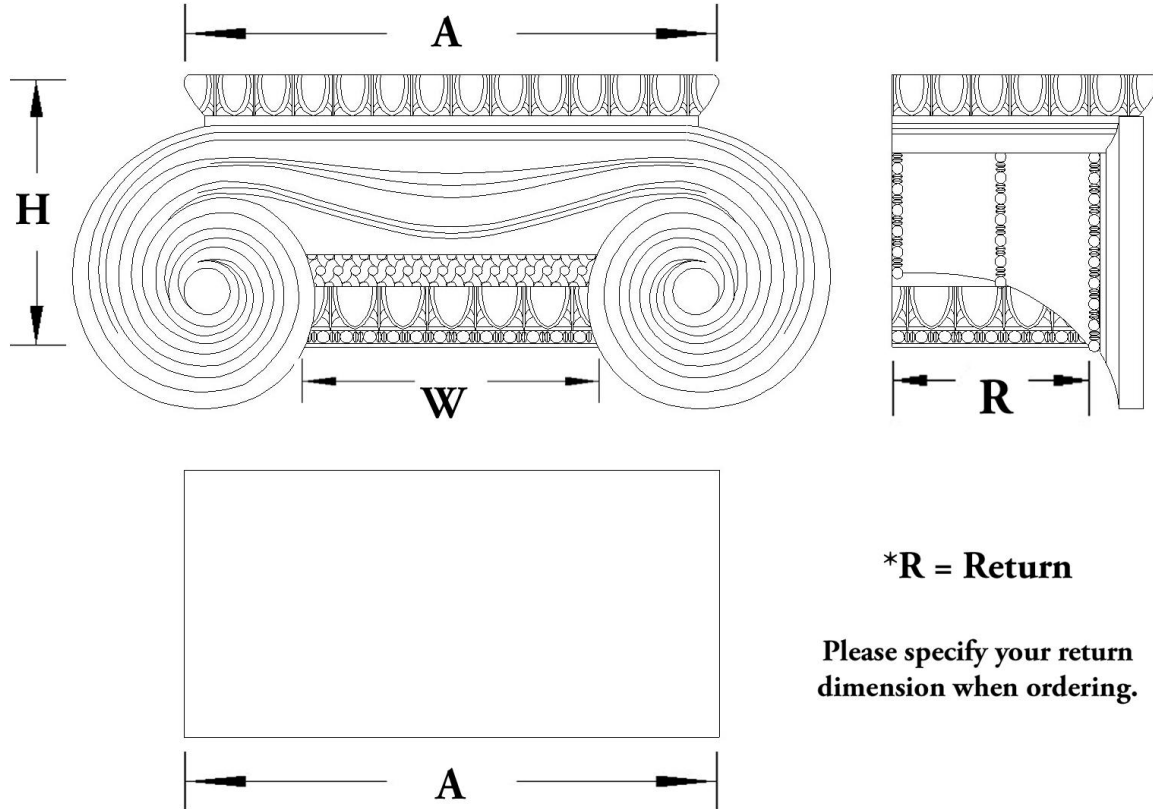

*R = Return

Please specify your return dimension when ordering.

PLEASE NOTE: All of our pilaster and column capitals are created with a small reveal or ledge where the capital meets the column shaft. This reveal increases proportionally with the size of the capital.

Quantity:
Material: Stain-Grade Wood / Compo
Load-Bearing: Yes

Name: Greek Erechtheum
Part #: DECO-GE-08-WR-F-6
Capital Shape: Half Square (Shape F)

Width (W): 8"
Height (H): 4-15/16"
Abacus (A): 13-7/8"

APPROVED BY _____
DATE _____

CHADSWORTH'S 1.800.COLUMNS
277 NORTH FRONT STREET
HISTORIC WILMINGTON, NC 28401

www.COLUMNS.com

PROJECT _____
CUSTOMER _____