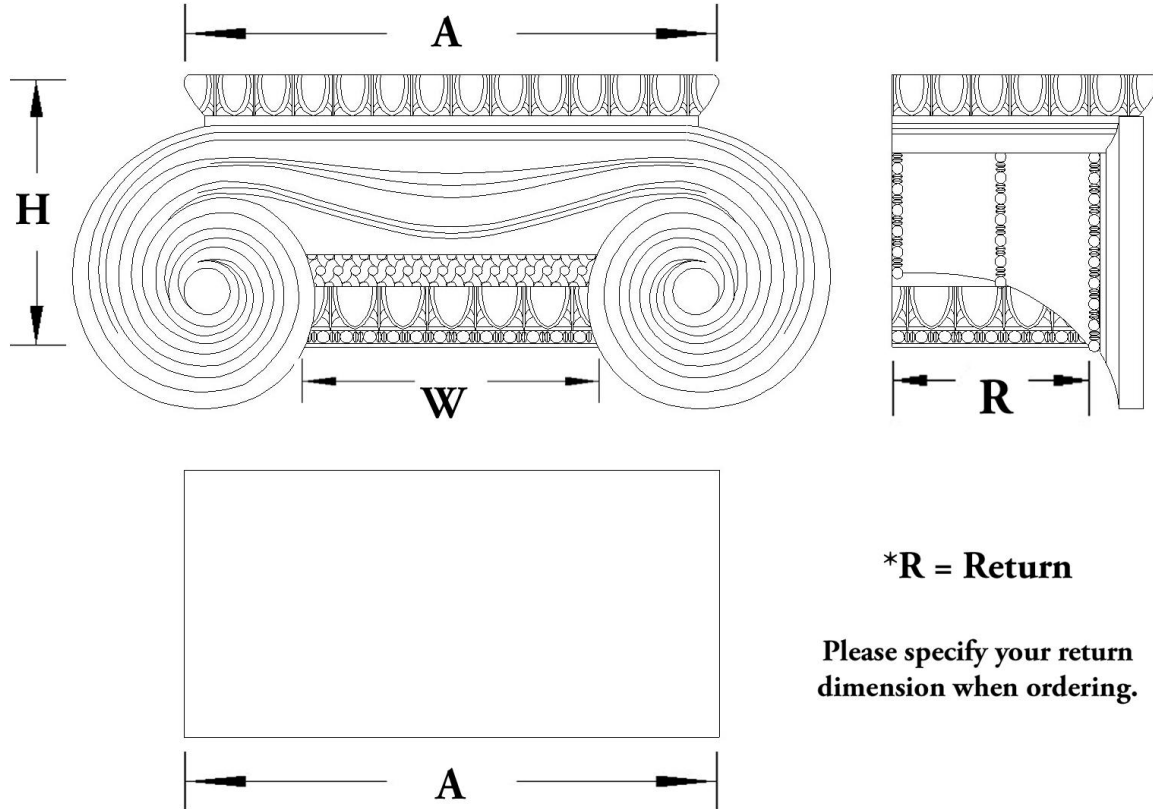

*R = Return

Please specify your return dimension when ordering.

PLEASE NOTE: All of our pilaster and column capitals are created with a small reveal or ledge where the capital meets the column shaft. This reveal increases proportionally with the size of the capital.

Quantity:
Material: Stain-Grade Wood / Compo
Load-Bearing: Yes

Name: Greek Erechtheum
Part #: DECO-GE-08-1/2-WR-F-6
Capital Shape: Half Square (Shape F)

Width (W): 8-1/2"
Height (H): 4-15/16"
Abacus (A): 14"

APPROVED BY _____
DATE _____

CHADSWORTH'S 1.800.COLUMNS
277 NORTH FRONT STREET
HISTORIC WILMINGTON, NC 28401

www.COLUMNS.com

PROJECT _____
CUSTOMER _____