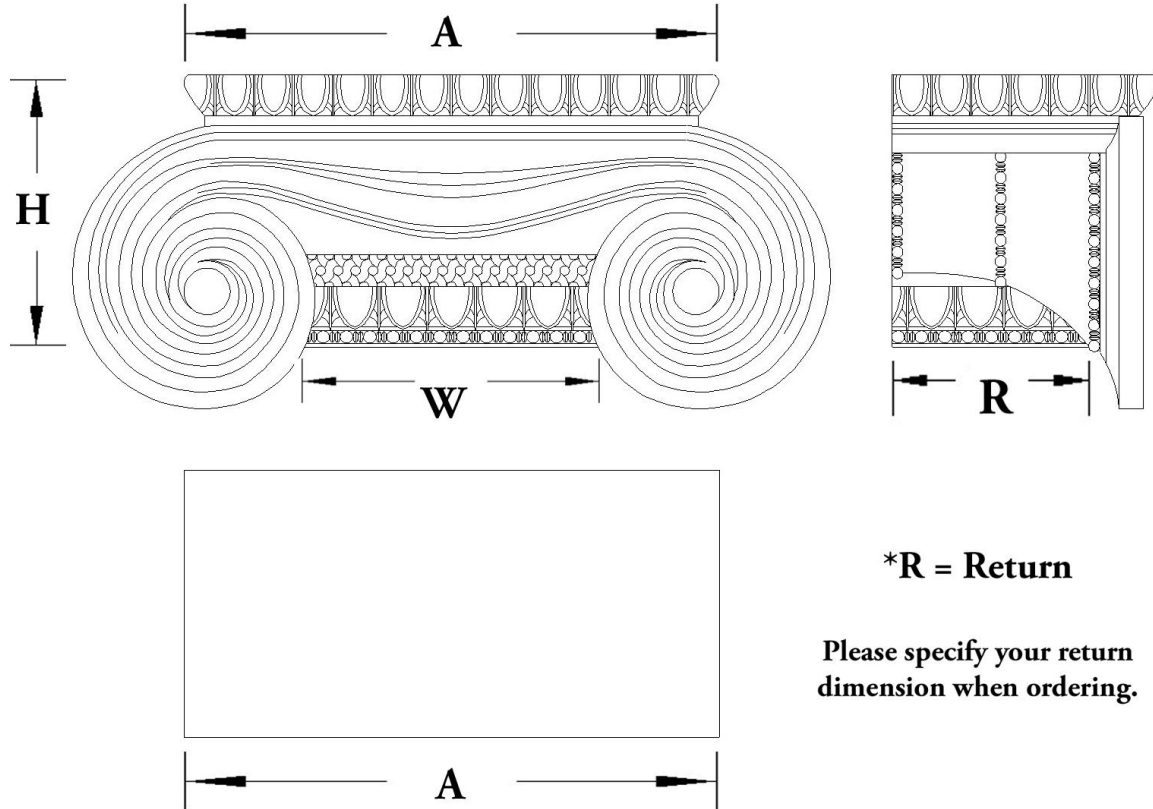

## GREEK ERECHTHEUM PILASTER CAPITAL

STAIN-GRADE WOOD W/ HAND-APPLIED COMPO ORNAMENTATION

**\*R = Return**

**Please specify your return dimension when ordering.**

**PLEASE NOTE:** All of our pilaster and column capitals are created with a small reveal or ledge where the capital meets the column shaft. This reveal increases proportionally with the size of the capital.

<b>Quantity:</b>
<b>Material:</b> Stain-Grade Wood / Compo
<b>Load-Bearing:</b> Yes

<b>Name:</b> Greek Erechtheum
<b>Part #:</b> DECO-GE-09-WR-F-6
<b>Capital Shape:</b> Half Square (Shape F)

<b>Width (W):</b> 9"
<b>Height (H):</b> 5-5/8"
<b>Abacus (A):</b> 16-3/8"