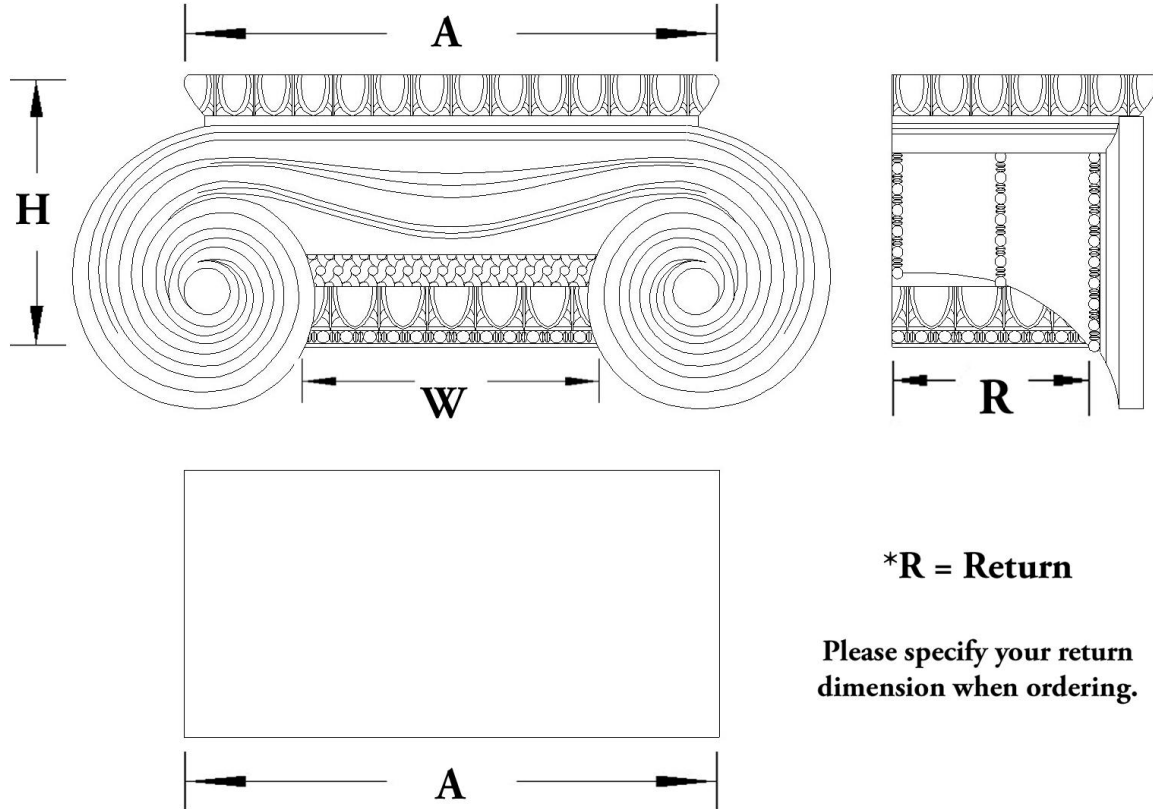

*R = Return

Please specify your return dimension when ordering.

PLEASE NOTE: All of our pilaster and column capitals are created with a small reveal or ledge where the capital meets the column shaft. This reveal increases proportionally with the size of the capital.

Quantity:
Material: Stain-Grade Wood / Compo
Load-Bearing: Yes

Name: Greek Erechtheum
Part #: DECO-GE-10-WR-F-6
Capital Shape: Half Square (Shape F)

Width (W): 10"
Height (H): 6-5/16"
Abacus (A): 18"

APPROVED BY _____
DATE _____

CHADSWORTH'S 1.800.COLUMNS
277 NORTH FRONT STREET
HISTORIC WILMINGTON, NC 28401

www.COLUMNS.com

PROJECT _____
CUSTOMER _____