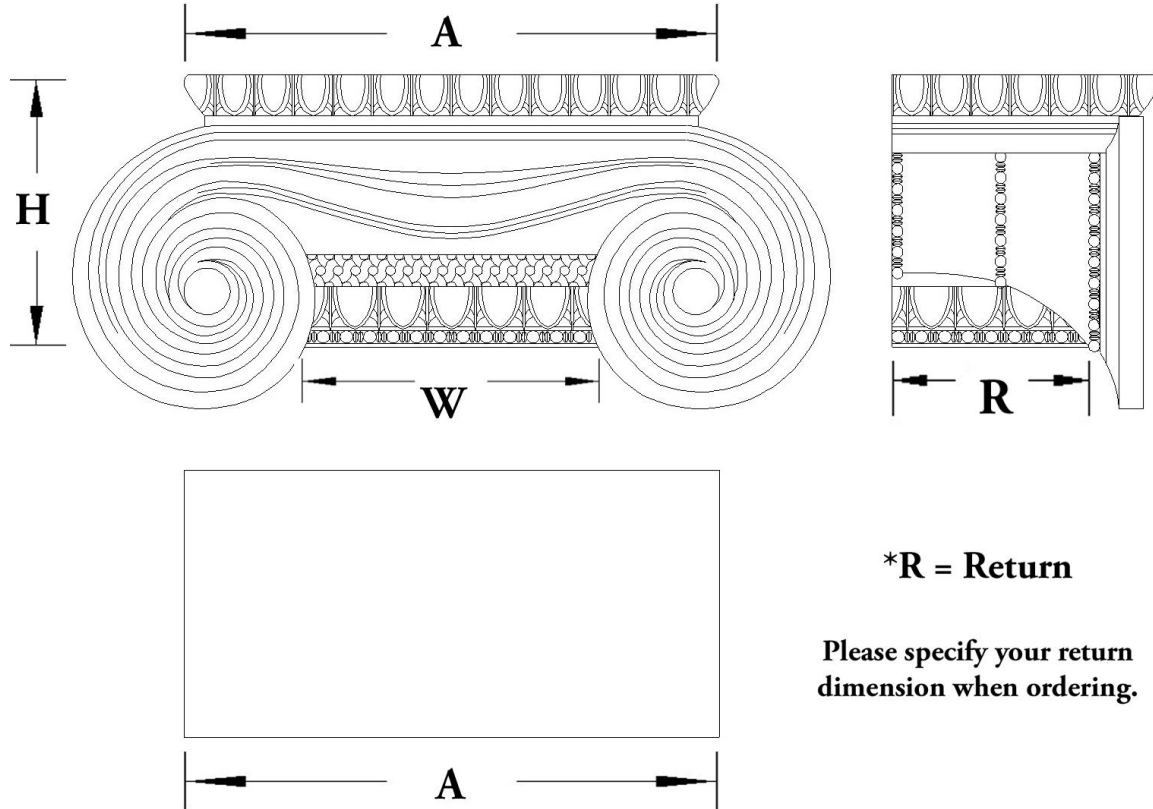

*R = Return

Please specify your return dimension when ordering.

PLEASE NOTE: All of our pilaster and column capitals are created with a small reveal or ledge where the capital meets the column shaft. This reveal increases proportionally with the size of the capital.

Quantity:
Material: Stain-Grade Wood / Compo
Load-Bearing: Yes

Name: Greek Erechtheum
Part #: DECO-GE-03-1/2-WR-F-6
Capital Shape: Half Square (Shape F)

Width (W): 3-1/2"
Height (H): 2-3/16"
Abacus (A): 6-3/8"

APPROVED BY _____
DATE _____

CHADSWORTH'S 1.800.COLUMNS
277 NORTH FRONT STREET
HISTORIC WILMINGTON, NC 28401

www.COLUMNS.com

PROJECT _____
CUSTOMER _____