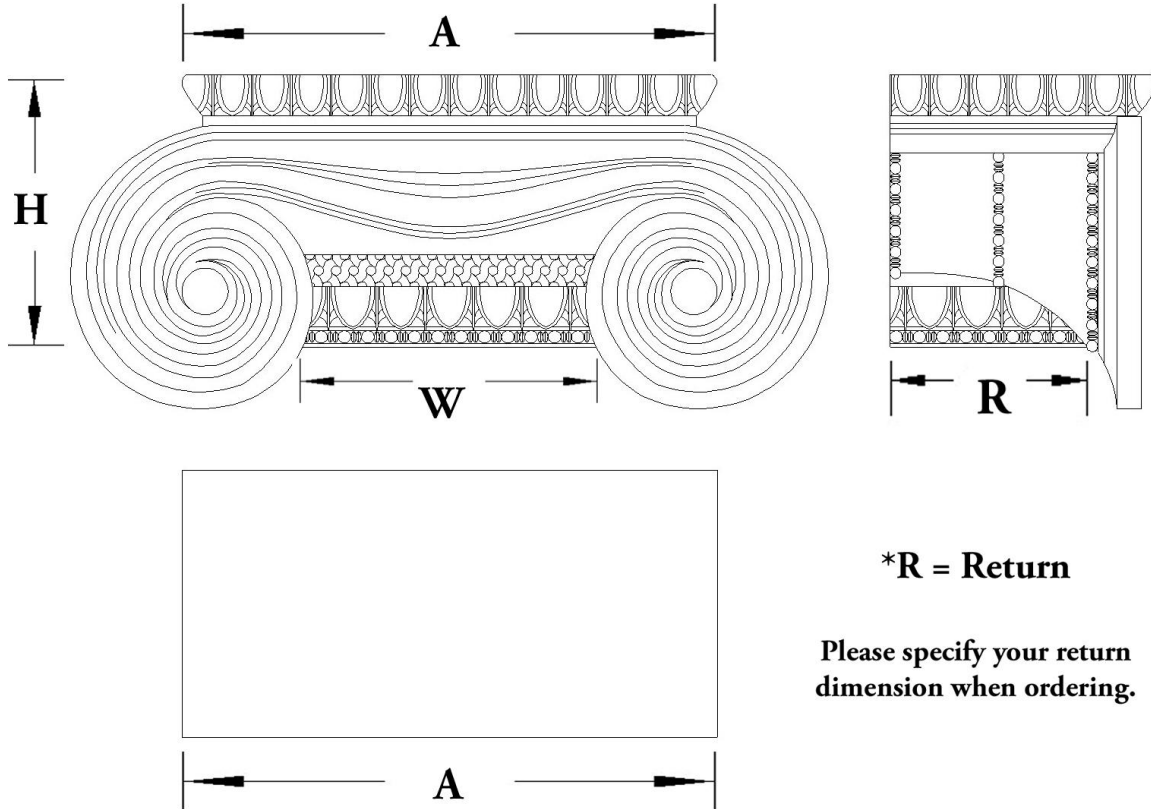

*R = Return

Please specify your return dimension when ordering.

PLEASE NOTE: All of our pilaster and column capitals are created with a small reveal or ledge where the capital meets the column shaft. This reveal increases proportionally with the size of the capital.

Quantity:
Material: Stain-Grade Wood / Compo
Load-Bearing: Yes

Name: Greek Erechtheum
Part #: DECO-GE-04-1/2-WR-F-6
Capital Shape: Half Square (Shape F)

Width (W): 4-1/2"
Height (H): 2-13/16"
Abacus (A): 8-1/2"

APPROVED BY _____
DATE _____

CHADSWORTH'S 1.800.COLUMNS
277 NORTH FRONT STREET
HISTORIC WILMINGTON, NC 28401

www.COLUMNS.com

PROJECT _____
CUSTOMER _____