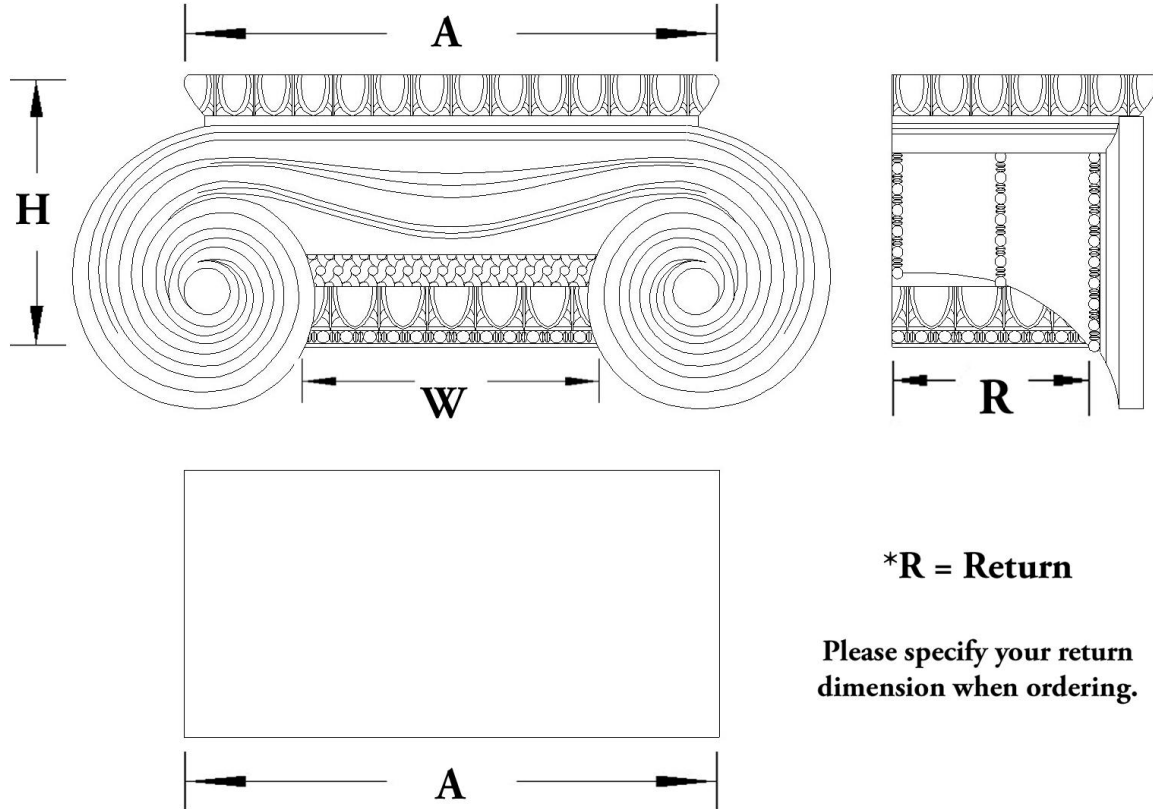

*R = Return

Please specify your return dimension when ordering.

PLEASE NOTE: All of our pilaster and column capitals are created with a small reveal or ledge where the capital meets the column shaft. This reveal increases proportionally with the size of the capital.

Quantity:
Material: Stain-Grade Wood / Compo
Load-Bearing: Yes

Name: Greek Erechtheum
Part #: DECO-GE-05-WR-F-6
Capital Shape: Half Square (Shape F)

Width (W): 5"
Height (H): 3-1/8"
Abacus (A): 8-5/8"

APPROVED BY _____
DATE _____

CHADSWORTH'S 1.800.COLUMNS
277 NORTH FRONT STREET
HISTORIC WILMINGTON, NC 28401

www.COLUMNS.com

PROJECT _____
CUSTOMER _____