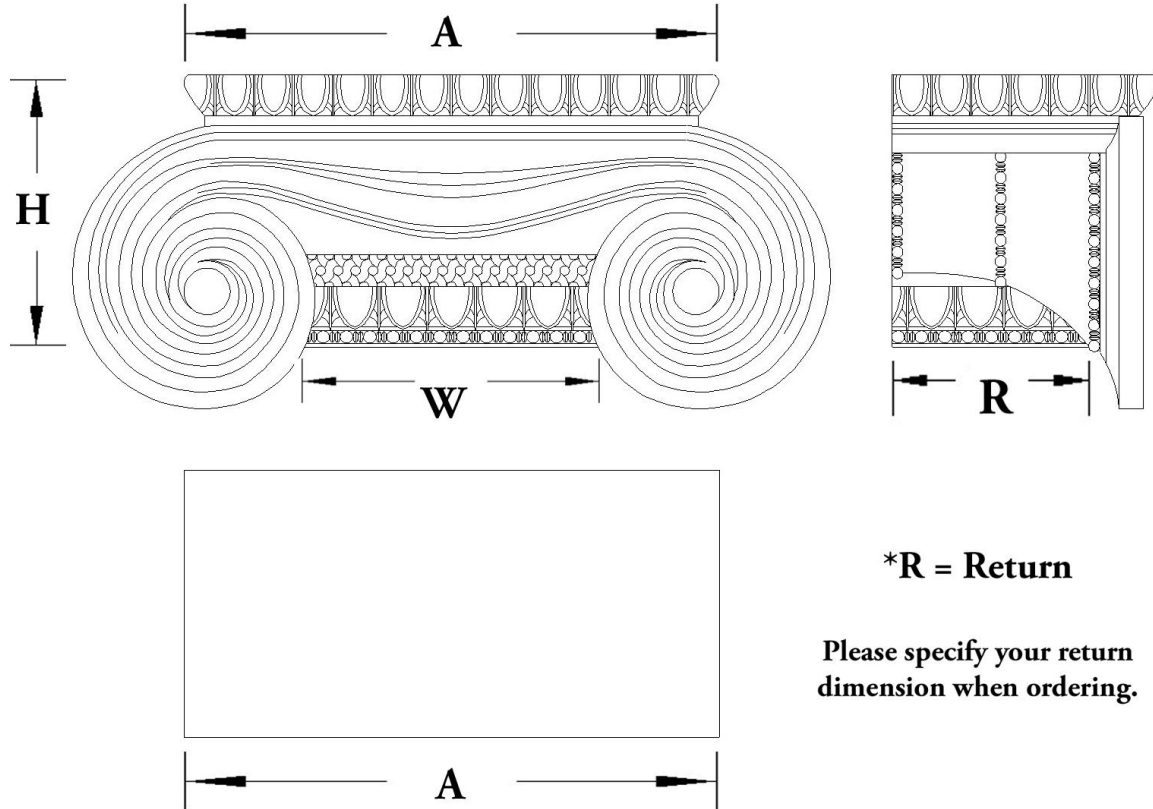

## GREEK ERECHTHEUM PILASTER CAPITAL

STAIN-GRADE WOOD W/ HAND-APPLIED COMPO ORNAMENTATION

**PLEASE NOTE:** All of our pilaster and column capitals are created with a small reveal or ledge where the capital meets the column shaft. This reveal increases proportionally with the size of the capital.

<b>Quantity:</b>
<b>Material:</b> Stain-Grade Wood / Compo
<b>Load-Bearing:</b> Yes

<b>Name:</b> Greek Erechtheum
<b>Part #:</b> DECO-GE-05-1/2-WR-F-6
<b>Capital Shape:</b> Half Square (Shape F)

<b>Width (W):</b> 5-1/2"
<b>Height (H):</b> 3-7/16"
<b>Abacus (A):</b> 10"