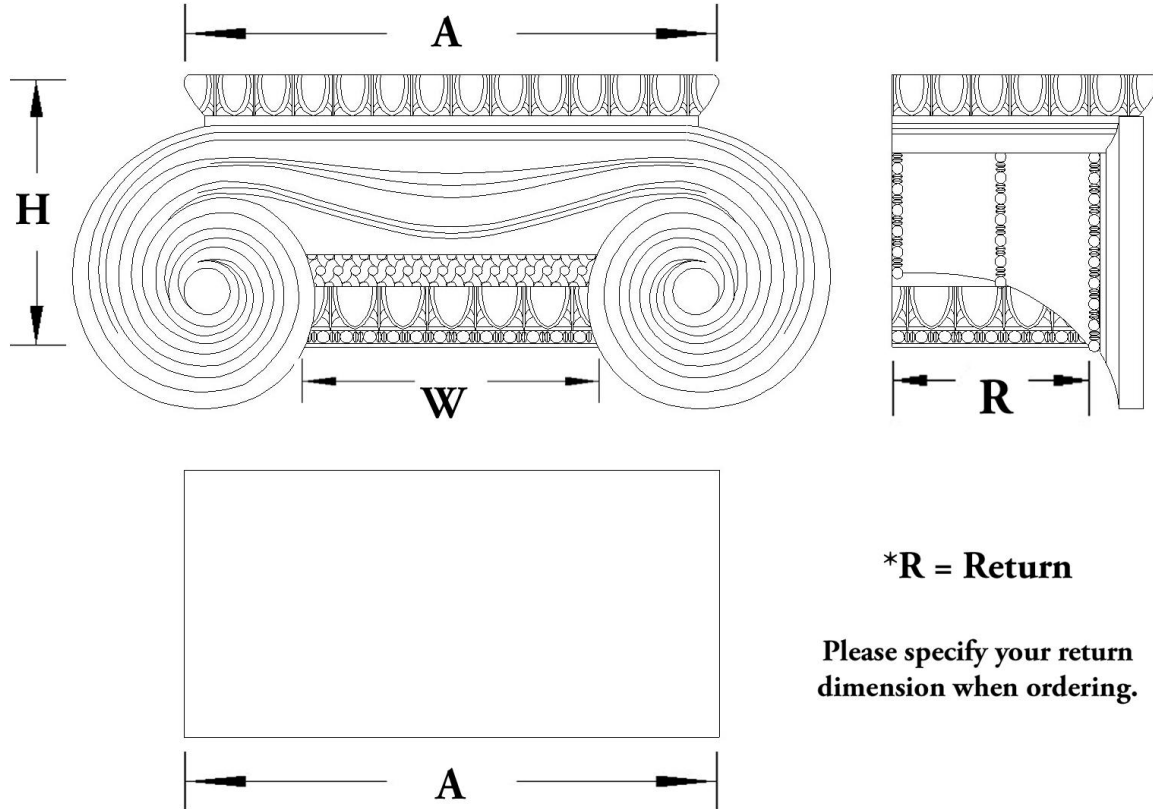

## GREEK ERECHTHEUM PILASTER CAPITAL

STAIN-GRADE WOOD W/ HAND-APPLIED COMPO ORNAMENTATION

**\*R = Return**

**Please specify your return dimension when ordering.**

**PLEASE NOTE:** All of our pilaster and column capitals are created with a small reveal or ledge where the capital meets the column shaft. This reveal increases proportionally with the size of the capital.

<b>Quantity:</b>
<b>Material:</b> Stain-Grade Wood / Compo
<b>Load-Bearing:</b> Yes

<b>Name:</b> Greek Erechtheum
<b>Part #:</b> DECO-GE-06-WR-F-6
<b>Capital Shape:</b> Half Square (Shape F)

<b>Width (W):</b> 6"
<b>Height (H):</b> 3-7/8"
<b>Abacus (A):</b> 10-7/8"