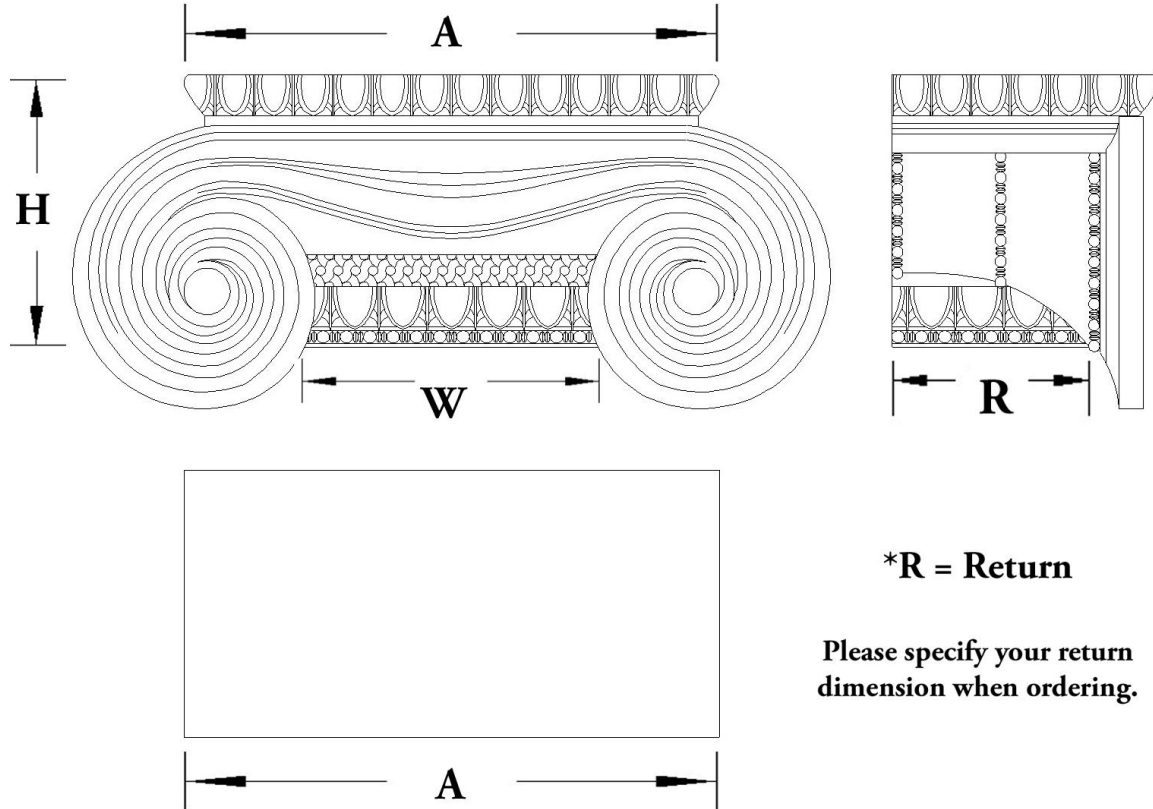

*R = Return

Please specify your return dimension when ordering.

PLEASE NOTE: All of our pilaster and column capitals are created with a small reveal or ledge where the capital meets the column shaft. This reveal increases proportionally with the size of the capital.

Quantity:
Material: Stain-Grade Wood / Compo
Load-Bearing: Yes

Name: Greek Erechtheum
Part #: DECO-GE-06-1/2-WR-F-6
Capital Shape: Half Square (Shape F)

Width (W): 6-1/2"
Height (H): 3-15/16"
Abacus (A): 11"

APPROVED BY _____
DATE _____

CHADSWORTH'S 1.800.COLUMNS
277 NORTH FRONT STREET
HISTORIC WILMINGTON, NC 28401

www.COLUMNS.com

PROJECT _____
CUSTOMER _____