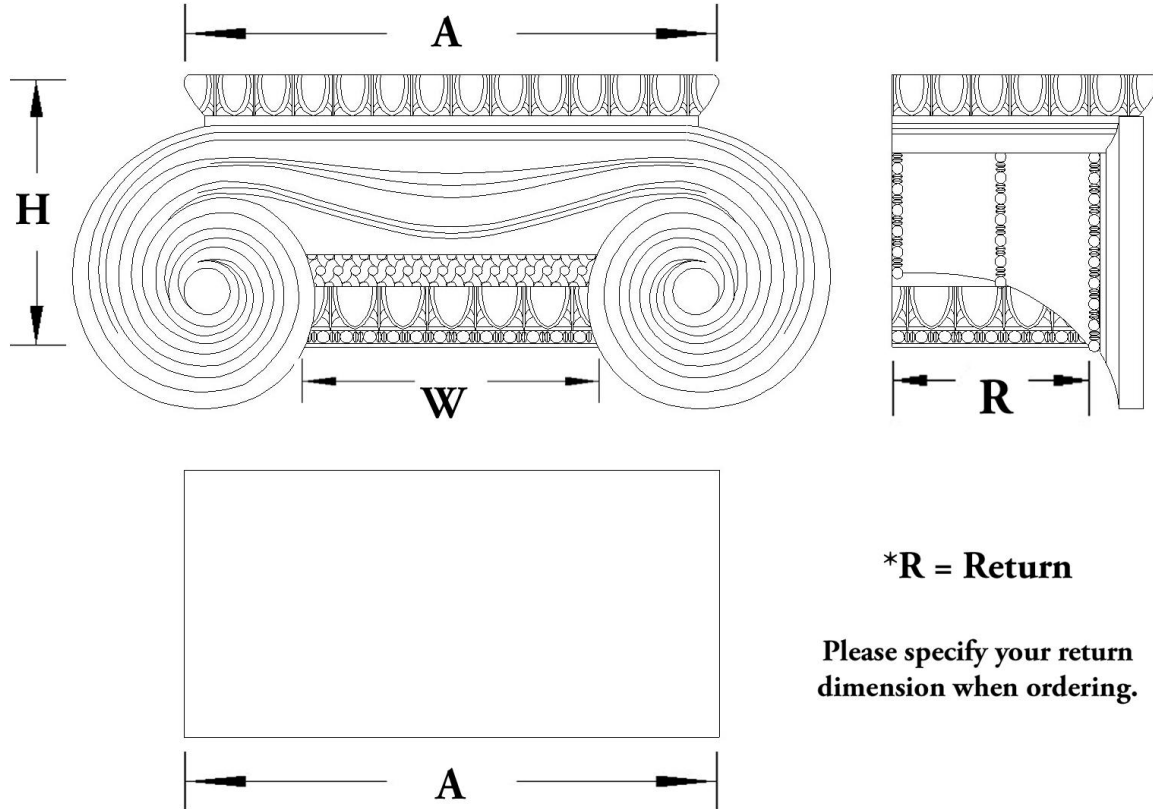

*R = Return

Please specify your return dimension when ordering.

PLEASE NOTE: All of our pilaster and column capitals are created with a small reveal or ledge where the capital meets the column shaft. This reveal increases proportionally with the size of the capital.

Quantity:
Material: Stain-Grade Wood / Compo
Load-Bearing: Yes

Name: Greek Erechtheum
Part #: DECO-GE-07-WR-F-6
Capital Shape: Half Square (Shape F)

Width (W): 7"
Height (H): 4-3/8"
Abacus (A): 12-1/4"

APPROVED BY _____
DATE _____

CHADSWORTH'S 1.800.COLUMNS
277 NORTH FRONT STREET
HISTORIC WILMINGTON, NC 28401

www.COLUMNS.com

PROJECT _____
CUSTOMER _____