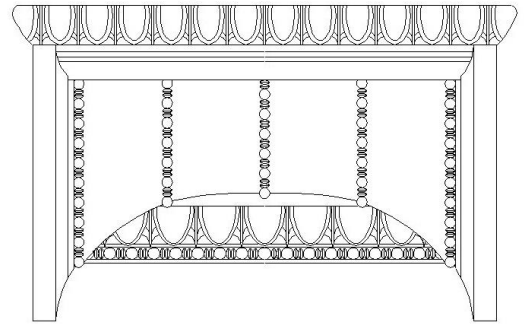

CHADSWORTH COLUMNS

1-800-COLUMNS | www.COLUMNS.com | shop.columns.com

GREEK ERECHTHEUM CAPITAL

STAIN-GRADE WOOD W/ HAND-APPLIED COMPO ORNAMENTATION

Quantity:
Material: Stain-Grade Wood / Compo
Load-Bearing: Yes

Name: Greek Erechtheum
Part #: DECO-GE-03-WR-A-6
Capital Shape: Full Round (Shape A)

Diameter (D): 3"
Height (H): 1-7/8"
Abacus (A): 5-1/8"

APPROVED BY _____
DATE _____

CHADSWORTH'S 1.800.COLUMNS
 277 NORTH FRONT STREET
 HISTORIC WILMINGTON, NC 28401
 www.COLUMNS.com