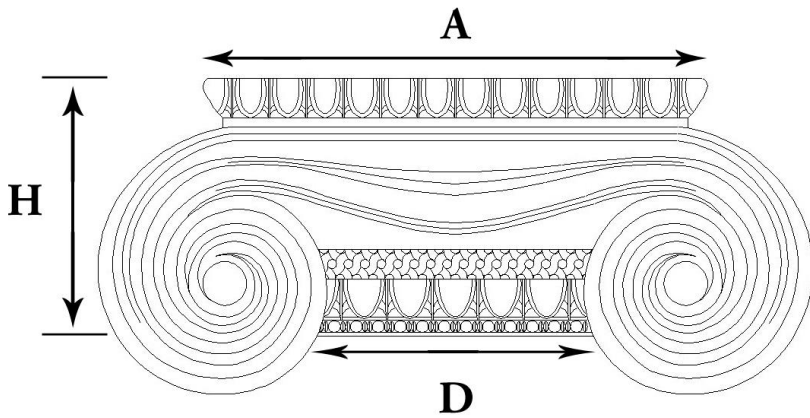

CHADSWORTH COLUMNS

1-800-COLUMNS | www.COLUMNS.com | shop.columns.com

GREEK ERECHTHEUM CAPITAL

STAIN-GRADE WOOD W/ HAND-APPLIED COMPO ORNAMENTATION

Quantity:
Material: Stain-Grade Wood / Compo
Load-Bearing: Yes

Name: Greek Erechtheum
Part #: DECO-GE-03-WR-A-6
Capital Shape: Full Round (Shape A)

Diameter (D): 3"
Height (H): 1-7/8"
Abacus (A): 5-1/8"

APPROVED BY _____
DATE _____

CHADSWORTH'S 1.800.COLUMNS
 277 NORTH FRONT STREET
 HISTORIC WILMINGTON, NC 28401
 www.COLUMNS.com