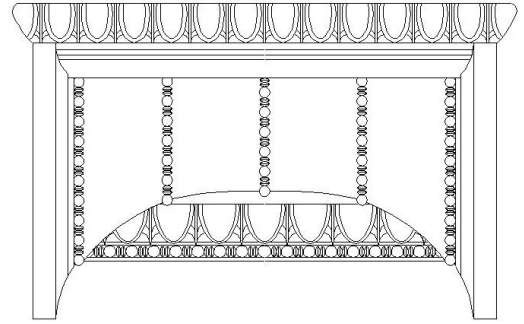

CHADSWORTH COLUMNS

1-800-COLUMNS | www.COLUMNS.com | shop.columns.com

GREEK ERECHTHEUM CAPITAL

STAIN-GRADE WOOD W/ HAND-APPLIED COMPO ORNAMENTATION

Quantity:
Material: Stain-Grade Wood / Compo
Load-Bearing: Yes

Name: Greek Erechtheum
Part #: DECO-GE-08-WR-A-6
Capital Shape: Full Round (Shape A)

Diameter (D): 8"
Height (H): 4-15/16"
Abacus (A): 13-7/8"

APPROVED BY _____
DATE _____

CHADSWORTH'S 1.800.COLUMNS
 277 NORTH FRONT STREET
 HISTORIC WILMINGTON, NC 28401
 www.COLUMNS.com