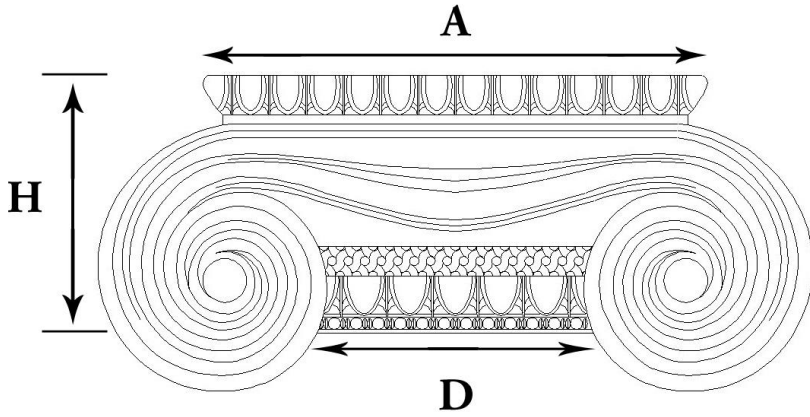

CHADSWORTH COLUMNS

1-800-COLUMNS | www.COLUMNS.com | shop.columns.com

GREEK ERECHTHEUM CAPITAL

STAIN-GRADE WOOD W/ HAND-APPLIED COMPO ORNAMENTATION

Quantity:
Material: Stain-Grade Wood / Compo
Load-Bearing: Yes

Name: Greek Erechtheum
Part #: DECO-GE-08-WR-A-6
Capital Shape: Full Round (Shape A)

Diameter (D): 8"
Height (H): 4-15/16"
Abacus (A): 13-7/8"

APPROVED BY _____
DATE _____

CHADSWORTH'S 1.800.COLUMNS
 277 NORTH FRONT STREET
 HISTORIC WILMINGTON, NC 28401
 www.COLUMNS.com