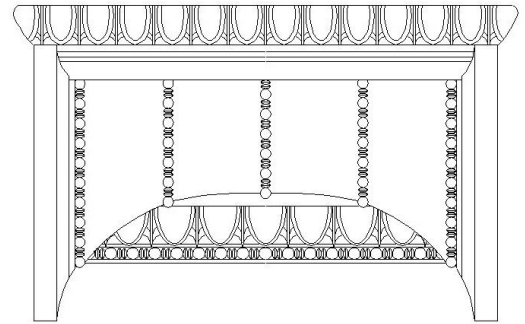

# CHADSWORTH COLUMNS

1-800-COLUMNS | [www.COLUMNS.com](http://www.COLUMNS.com) | [shop.columns.com](http://shop.columns.com)

## GREEK ERECHTHEUM CAPITAL

STAIN-GRADE WOOD W/ HAND-APPLIED COMPO ORNAMENTATION

<b>Quantity:</b>
<b>Material:</b> Stain-Grade Wood / Compo
<b>Load-Bearing:</b> Yes

<b>Name:</b> Greek Erechtheum
<b>Part #:</b> DECO-GE-09-WR-A-6
<b>Capital Shape:</b> Full Round (Shape A)

<b>Diameter (D):</b> 9"
<b>Height (H):</b> 5-5/8"
<b>Abacus (A):</b> 16-3/8"

<b>APPROVED BY</b> _____
<b>DATE</b> _____

**CHADSWORTH'S 1.800.COLUMNS**  
 277 NORTH FRONT STREET  
 HISTORIC WILMINGTON, NC 28401  
[www.COLUMNS.com](http://www.COLUMNS.com)