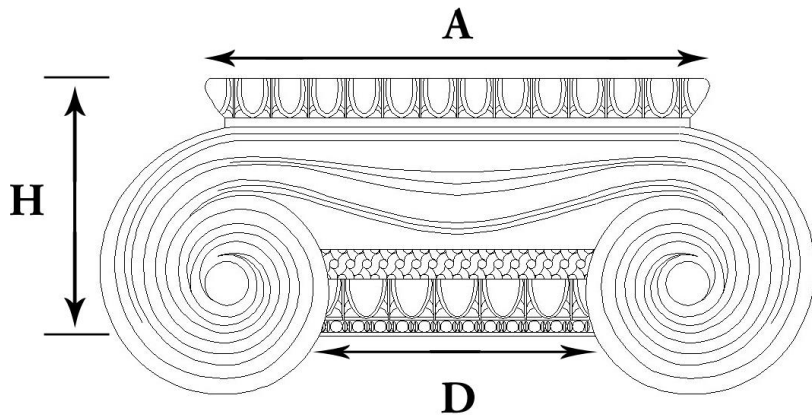

# CHADSWORTH COLUMNS

1-800-COLUMNS | [www.COLUMNS.com](http://www.COLUMNS.com) | [shop.columns.com](http://shop.columns.com)

## GREEK ERECHTHEUM CAPITAL

STAIN-GRADE WOOD W/ HAND-APPLIED COMPO ORNAMENTATION

<b>Quantity:</b>
<b>Material:</b> Stain-Grade Wood / Compo
<b>Load-Bearing:</b> Yes

<b>Name:</b> Greek Erechtheum
<b>Part #:</b> DECO-GE-09-WR-A-6
<b>Capital Shape:</b> Full Round (Shape A)

<b>Diameter (D):</b> 9"
<b>Height (H):</b> 5-5/8"
<b>Abacus (A):</b> 16-3/8"

<b>APPROVED BY</b> _____
<b>DATE</b> _____

**CHADSWORTH'S 1.800.COLUMNS**  
 277 NORTH FRONT STREET  
 HISTORIC WILMINGTON, NC 28401  
[www.COLUMNS.com](http://www.COLUMNS.com)