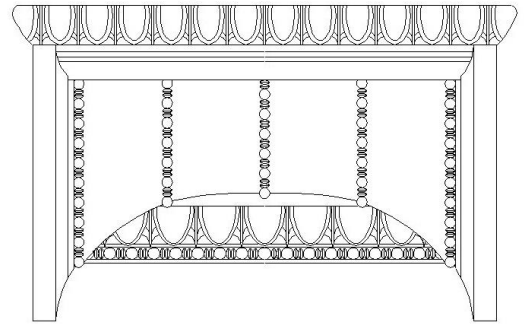

## GREEK ERECHTHEUM CAPITAL

STAIN-GRADE WOOD W/ HAND-APPLIED COMPO ORNAMENTATION

<b>Quantity:</b>
<b>Material:</b> Stain-Grade Wood / Compo
<b>Load-Bearing:</b> Yes

<b>Name:</b> Greek Erechtheum
<b>Part #:</b> DECO-GE-10-WR-A-6
<b>Capital Shape:</b> Full Round (Shape A)

<b>Diameter (D):</b> 10"
<b>Height (H):</b> 6-5/16"
<b>Abacus (A):</b> 18"

<b>APPROVED BY</b> _____
<b>DATE</b> _____

**CHADSWORTH'S 1.800.COLUMNS**  
 277 NORTH FRONT STREET  
 HISTORIC WILMINGTON, NC 28401  
[www.COLUMNS.com](http://www.COLUMNS.com)