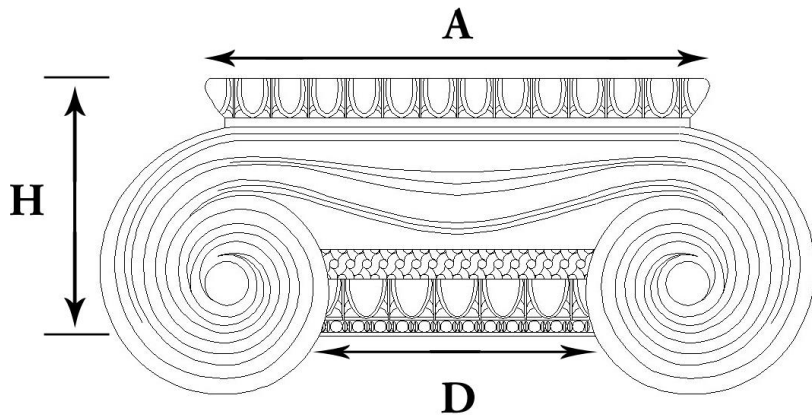

# CHADSWORTH COLUMNS

1-800-COLUMNS | [www.COLUMNS.com](http://www.COLUMNS.com) | [shop.columns.com](http://shop.columns.com)

## GREEK ERECHTHEUM CAPITAL

STAIN-GRADE WOOD W/ HAND-APPLIED COMPO ORNAMENTATION

<b>Quantity:</b>
<b>Material:</b> Stain-Grade Wood / Compo
<b>Load-Bearing:</b> Yes

<b>Name:</b> Greek Erechtheum
<b>Part #:</b> DECO-GE-10-WR-A-6
<b>Capital Shape:</b> Full Round (Shape A)

<b>Diameter (D):</b> 10"
<b>Height (H):</b> 6-5/16"
<b>Abacus (A):</b> 18"

<b>APPROVED BY</b> _____
<b>DATE</b> _____

**CHADSWORTH'S 1.800.COLUMNS**  
 277 NORTH FRONT STREET  
 HISTORIC WILMINGTON, NC 28401  
[www.COLUMNS.com](http://www.COLUMNS.com)