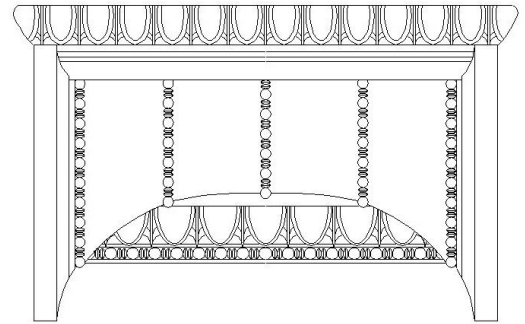

CHADSWORTH COLUMNS

1-800-COLUMNS | www.COLUMNS.com | shop.columns.com

GREEK ERECHTHEUM CAPITAL

STAIN-GRADE WOOD W/ HAND-APPLIED COMPO ORNAMENTATION

Quantity:
Material: Stain-Grade Wood / Compo
Load-Bearing: Yes

Name: Greek Erechtheum
Part #: DECO-GE-03-1/2-WR-A-6
Capital Shape: Full Round (Shape A)

Diameter (D): 3-1/2"
Height (H): 2-3/16"
Abacus (A): 6-3/8"

APPROVED BY _____
DATE _____

CHADSWORTH'S 1.800.COLUMNS
 277 NORTH FRONT STREET
 HISTORIC WILMINGTON, NC 28401