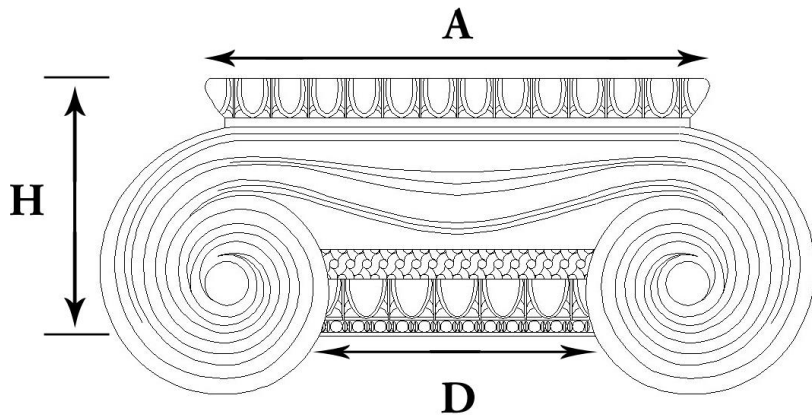

CHADSWORTH COLUMNS

1-800-COLUMNS | www.COLUMNS.com | shop.columns.com

GREEK ERECHTHEUM CAPITAL

STAIN-GRADE WOOD W/ HAND-APPLIED COMPO ORNAMENTATION

Quantity:
Material: Stain-Grade Wood / Compo
Load-Bearing: Yes

Name: Greek Erechtheum
Part #: DECO-GE-03-1/2-WR-A-6
Capital Shape: Full Round (Shape A)

Diameter (D): 3-1/2"
Height (H): 2-3/16"
Abacus (A): 6-3/8"

APPROVED BY _____
DATE _____

CHADSWORTH'S 1.800.COLUMNS
 277 NORTH FRONT STREET
 HISTORIC WILMINGTON, NC 28401