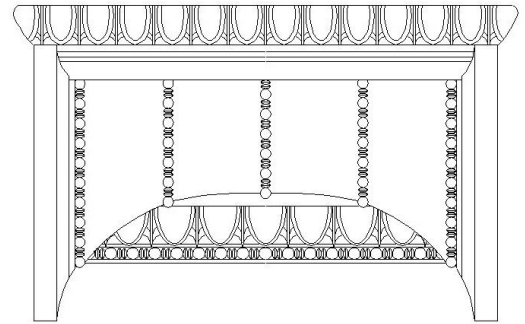

## GREEK ERECHTHEUM CAPITAL

STAIN-GRADE WOOD W/ HAND-APPLIED COMPO ORNAMENTATION

<b>Quantity:</b>
<b>Material:</b> Stain-Grade Wood / Compo
<b>Load-Bearing:</b> Yes

<b>Name:</b> Greek Erechtheum
<b>Part #:</b> DECO-GE-04-1/2-WR-A-6
<b>Capital Shape:</b> Full Round (Shape A)

<b>Diameter (D):</b> 4-1/2"
<b>Height (H):</b> 2-13/16"
<b>Abacus (A):</b> 8-1/2"

<b>APPROVED BY</b> _____
<b>DATE</b> _____

**CHADSWORTH'S 1.800.COLUMNS**  
 277 NORTH FRONT STREET  
 HISTORIC WILMINGTON, NC 28401