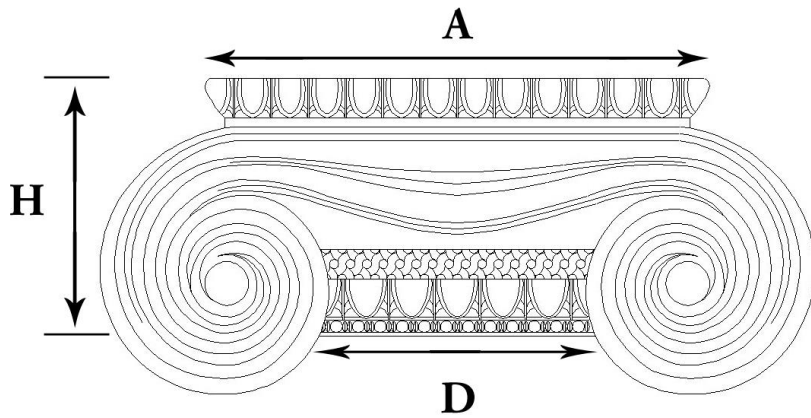

## GREEK ERECHTHEUM CAPITAL

STAIN-GRADE WOOD W/ HAND-APPLIED COMPO ORNAMENTATION

<b>Quantity:</b>
<b>Material:</b> Stain-Grade Wood / Compo
<b>Load-Bearing:</b> Yes

<b>Name:</b> Greek Erechtheum
<b>Part #:</b> DECO-GE-04-1/2-WR-A-6
<b>Capital Shape:</b> Full Round (Shape A)

<b>Diameter (D):</b> 4-1/2"
<b>Height (H):</b> 2-13/16"
<b>Abacus (A):</b> 8-1/2"

<b>APPROVED BY</b> _____
<b>DATE</b> _____

**CHADSWORTH'S 1.800.COLUMNS**  
 277 NORTH FRONT STREET  
 HISTORIC WILMINGTON, NC 28401