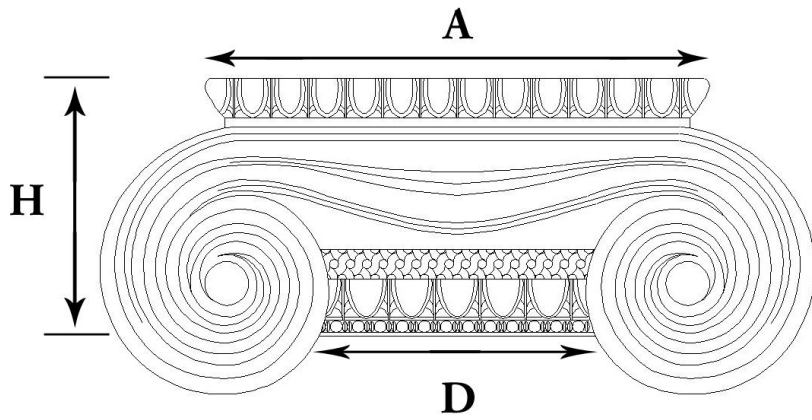

## GREEK ERECHTHEUM CAPITAL

STAIN-GRADE WOOD W/ HAND-APPLIED COMPO ORNAMENTATION

<b>Quantity:</b>
<b>Material:</b> Stain-Grade Wood / Compo
<b>Load-Bearing:</b> Yes

<b>Name:</b> Greek Erechtheum
<b>Part #:</b> DECO-GE-05-1/2-WR-A-6
<b>Capital Shape:</b> Full Round (Shape A)

<b>Diameter (D):</b> 5-1/2"
<b>Height (H):</b> 3-7/16"
<b>Abacus (A):</b> 10"

<b>APPROVED BY</b> _____
<b>DATE</b> _____

**CHADSWORTH'S 1.800.COLUMNS**  
 277 NORTH FRONT STREET  
 HISTORIC WILMINGTON, NC 28401  
 www.COLUMNS.com