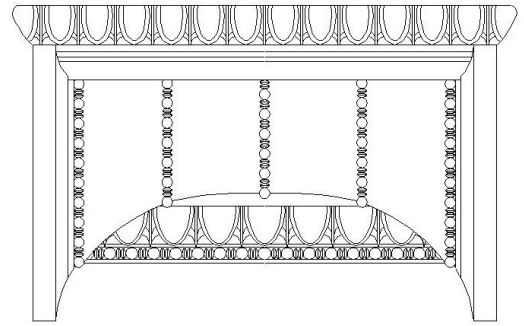

## GREEK ERECHTHEUM CAPITAL

STAIN-GRADE WOOD W/ HAND-APPLIED COMPO ORNAMENTATION

<b>Quantity:</b>
<b>Material:</b> Stain-Grade Wood / Compo
<b>Load-Bearing:</b> Yes

<b>Name:</b> Greek Erechtheum
<b>Part #:</b> DECO-GE-05-1/2-WR-A-6
<b>Capital Shape:</b> Full Round (Shape A)

<b>Diameter (D):</b> 5-1/2"
<b>Height (H):</b> 3-7/16"
<b>Abacus (A):</b> 10"

<b>APPROVED BY</b> _____
<b>DATE</b> _____

**CHADSWORTH'S 1.800.COLUMNS**  
 277 NORTH FRONT STREET  
 HISTORIC WILMINGTON, NC 28401  
 www.COLUMNS.com