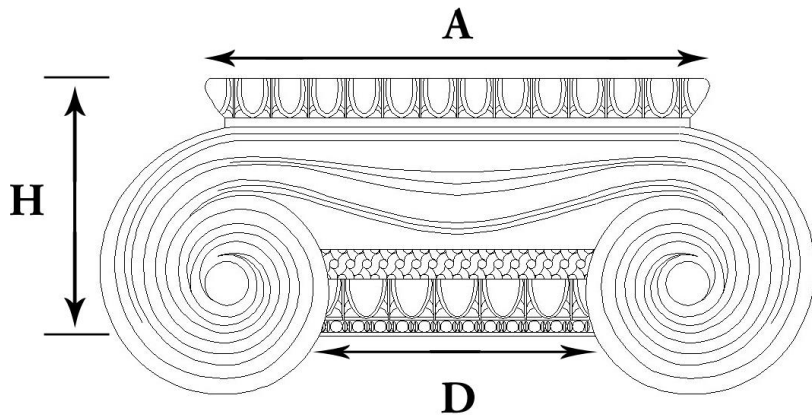

CHADSWORTH COLUMNS

1-800-COLUMNS | www.COLUMNS.com | shop.columns.com

GREEK ERECHTHEUM CAPITAL

STAIN-GRADE WOOD W/ HAND-APPLIED COMPO ORNAMENTATION

Quantity:
Material: Stain-Grade Wood / Compo
Load-Bearing: Yes

Name: Greek Erechtheum
Part #: DECO-GE-06-WR-A-6
Capital Shape: Full Round (Shape A)

Diameter (D): 6"
Height (H): 3-7/8"
Abacus (A): 10-7/8"

APPROVED BY _____
DATE _____

CHADSWORTH'S 1.800.COLUMNS
 277 NORTH FRONT STREET
 HISTORIC WILMINGTON, NC 28401