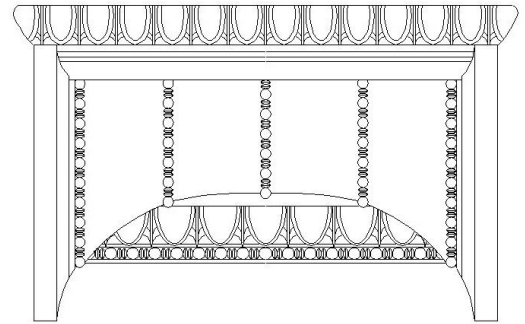

CHADSWORTH COLUMNS

1-800-COLUMNS | www.COLUMNS.com | shop.columns.com

GREEK ERECHTHEUM CAPITAL

STAIN-GRADE WOOD W/ HAND-APPLIED COMPO ORNAMENTATION

Quantity:
Material: Stain-Grade Wood / Compo
Load-Bearing: Yes

Name: Greek Erechtheum
Part #: DECO-GE-06-WR-A-6
Capital Shape: Full Round (Shape A)

Diameter (D): 6"
Height (H): 3-7/8"
Abacus (A): 10-7/8"

APPROVED BY _____
DATE _____

CHADSWORTH'S 1.800.COLUMNS
 277 NORTH FRONT STREET
 HISTORIC WILMINGTON, NC 28401