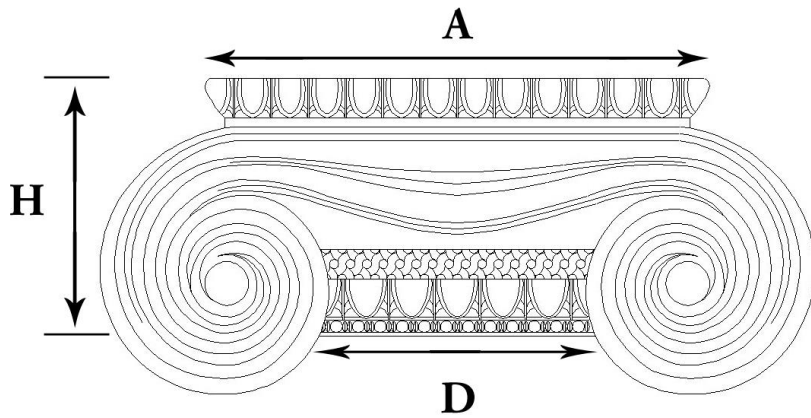

# CHADSWORTH COLUMNS

1-800-COLUMNS | [www.COLUMNS.com](http://www.COLUMNS.com) | [shop.columns.com](http://shop.columns.com)

## GREEK ERECHTHEUM CAPITAL

STAIN-GRADE WOOD W/ HAND-APPLIED COMPO ORNAMENTATION

<b>Quantity:</b>
<b>Material:</b> Stain-Grade Wood / Compo
<b>Load-Bearing:</b> Yes

<b>Name:</b> Greek Erechtheum
<b>Part #:</b> DECO-GE-07-WR-A-6
<b>Capital Shape:</b> Full Round (Shape A)

<b>Diameter (D):</b> 7"
<b>Height (H):</b> 4-3/8"
<b>Abacus (A):</b> 12-1/4"

<b>APPROVED BY</b> _____
<b>DATE</b> _____

**CHADSWORTH'S 1.800.COLUMNS**  
 277 NORTH FRONT STREET  
 HISTORIC WILMINGTON, NC 28401  
[www.COLUMNS.com](http://www.COLUMNS.com)