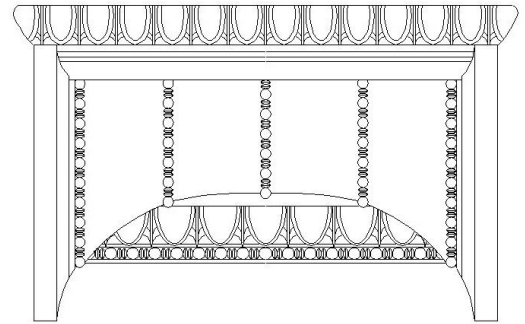

# CHADSWORTH COLUMNS

1-800-COLUMNS | [www.COLUMNS.com](http://www.COLUMNS.com) | [shop.columns.com](http://shop.columns.com)

## GREEK ERECHTHEUM CAPITAL

STAIN-GRADE WOOD W/ HAND-APPLIED COMPO ORNAMENTATION

<b>Quantity:</b>
<b>Material:</b> Stain-Grade Wood / Compo
<b>Load-Bearing:</b> Yes

<b>Name:</b> Greek Erechtheum
<b>Part #:</b> DECO-GE-07-WR-A-6
<b>Capital Shape:</b> Full Round (Shape A)

<b>Diameter (D):</b> 7"
<b>Height (H):</b> 4-3/8"
<b>Abacus (A):</b> 12-1/4"

<b>APPROVED BY</b> _____
<b>DATE</b> _____

**CHADSWORTH'S 1.800.COLUMNS**  
 277 NORTH FRONT STREET  
 HISTORIC WILMINGTON, NC 28401  
[www.COLUMNS.com](http://www.COLUMNS.com)