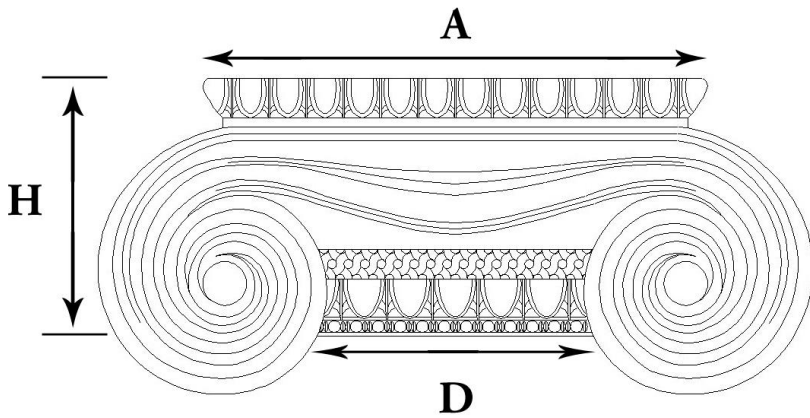

CHADSWORTH COLUMNS

1-800-COLUMNS | www.COLUMNS.com | shop.columns.com

GREEK ERECHTHEUM CAPITAL

STAIN-GRADE WOOD W/ HAND-APPLIED COMPO ORNAMENTATION

Quantity:
Material: Stain-Grade Wood / Compo
Load-Bearing: Yes

Name: Greek Erechtheum
Part #: DECO-GE-07-1/2-WR-A-6
Capital Shape: Full Round (Shape A)

Diameter (D): 7-1/2"
Height (H): 4-3/8"
Abacus (A): 12-3/8"

APPROVED BY _____
DATE _____

CHADSWORTH'S 1.800.COLUMNS
 277 NORTH FRONT STREET
 HISTORIC WILMINGTON, NC 28401
www.COLUMNS.com