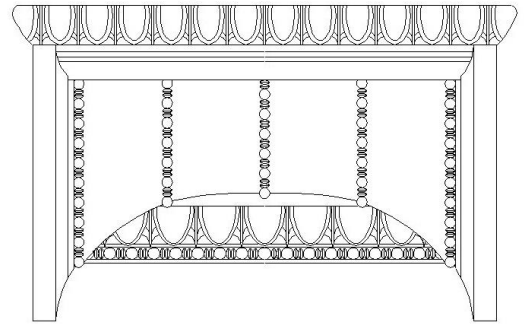

CHADSWORTH COLUMNS

1-800-COLUMNS | www.COLUMNS.com | shop.columns.com

GREEK ERECHTHEUM CAPITAL

STAIN-GRADE WOOD W/ HAND-APPLIED COMPO ORNAMENTATION

Quantity:
Material: Stain-Grade Wood / Compo
Load-Bearing: Yes

Name: Greek Erechtheum
Part #: DECO-GE-07-1/2-WR-A-6
Capital Shape: Full Round (Shape A)

Diameter (D): 7-1/2"
Height (H): 4-3/8"
Abacus (A): 12-3/8"

APPROVED BY _____
DATE _____

CHADSWORTH'S 1.800.COLUMNS
 277 NORTH FRONT STREET
 HISTORIC WILMINGTON, NC 28401
www.COLUMNS.com