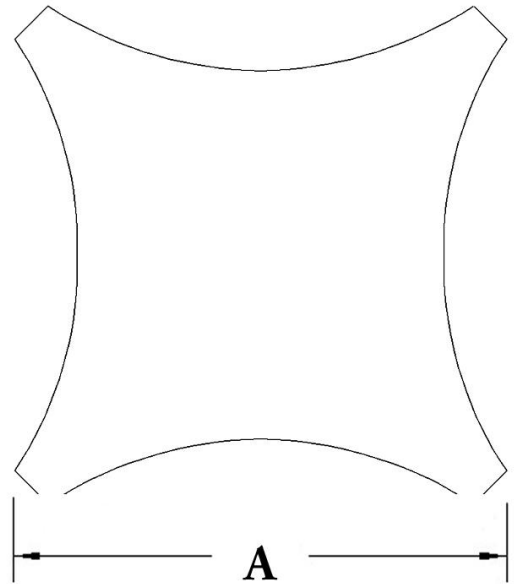

## SCAMOZZI CAPITAL

STAIN-GRADE WOOD W/ HAND-APPLIED COMPO ORNAMENTATION

**PLEASE NOTE:** All of our pilaster and column capitals are created with a small reveal or ledge where the capital meets the column shaft. This reveal increases proportionally with the size of the capital.

<b>Quantity:</b>
<b>Material:</b> Stain-Grade Wood / Compo
<b>Load-Bearing:</b> Yes

<b>Name:</b> Scamozzi
<b>Part #:</b> DECO-SCMZ-14-WR-A-6
<b>Capital Shape:</b> Full Round (Shape A)

<b>Diameter (D):</b> 14"
<b>Height (H):</b> 7-7/8"
<b>Abacus (A):</b> 23-1/8"