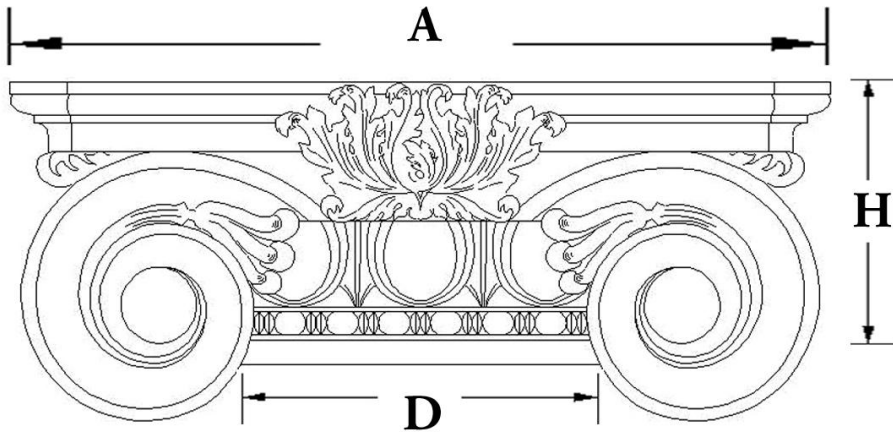

# CHADSWORTH COLUMNS

1-800-COLUMNS | [www.COLUMNS.com](http://www.COLUMNS.com) | [shop.columns.com](http://shop.columns.com)

## SCAMOZZI CAPITAL

STAIN-GRADE WOOD W/ HAND-APPLIED COMPO ORNAMENTATION

**PLEASE NOTE:** All of our pilaster and column capitals are created with a small reveal or ledge where the capital meets the column shaft. This reveal increases proportionally with the size of the capital.

<b>Quantity:</b>
<b>Material:</b> Stain-Grade Wood / Compo
<b>Load-Bearing:</b> Yes

<b>Name:</b> Scamozzi
<b>Part #:</b> DECO-SCMZ-14-WR-A-6
<b>Capital Shape:</b> Full Round (Shape A)

<b>Diameter (D):</b> 14"
<b>Height (H):</b> 7-7/8"
<b>Abacus (A):</b> 23-1/8"