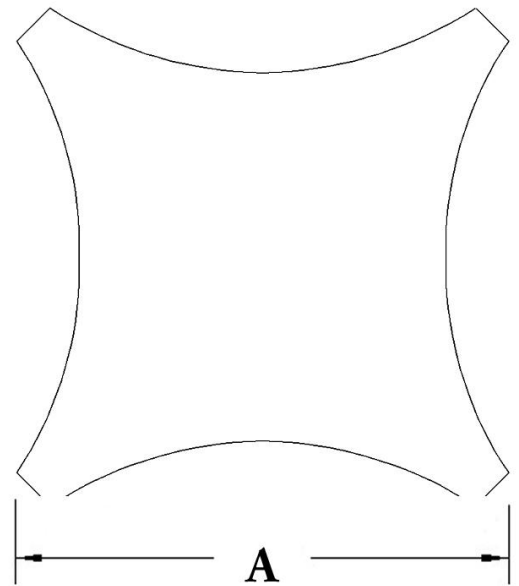

## SCAMOZZI CAPITAL

STAIN-GRADE WOOD W/ HAND-APPLIED COMPO ORNAMENTATION

**PLEASE NOTE:** All of our pilaster and column capitals are created with a small reveal or ledge where the capital meets the column shaft. This reveal increases proportionally with the size of the capital.

<b>Quantity:</b>
<b>Material:</b> Stain-Grade Wood / Compo
<b>Load-Bearing:</b> Yes

<b>Name:</b> Scamozzi
<b>Part #:</b> DECO-SCMZ-04-1/2-WR-A-6
<b>Capital Shape:</b> Full Round (Shape A)

<b>Diameter (D):</b> 4-1/2"
<b>Height (H):</b> 2-1/2"
<b>Abacus (A):</b> 7-1/2"