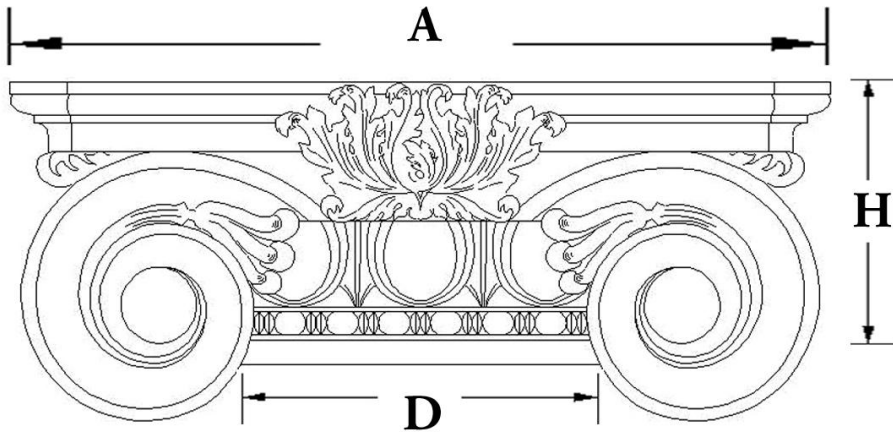

## SCAMOZZI CAPITAL

STAIN-GRADE WOOD W/ HAND-APPLIED COMPO ORNAMENTATION

**PLEASE NOTE:** All of our pilaster and column capitals are created with a small reveal or ledge where the capital meets the column shaft. This reveal increases proportionally with the size of the capital.

<b>Quantity:</b>
<b>Material:</b> Stain-Grade Wood / Compo
<b>Load-Bearing:</b> Yes

<b>Name:</b> Scamozzi
<b>Part #:</b> DECO-SCMZ-04-1/2-WR-A-6
<b>Capital Shape:</b> Full Round (Shape A)

<b>Diameter (D):</b> 4-1/2"
<b>Height (H):</b> 2-1/2"
<b>Abacus (A):</b> 7-1/2"