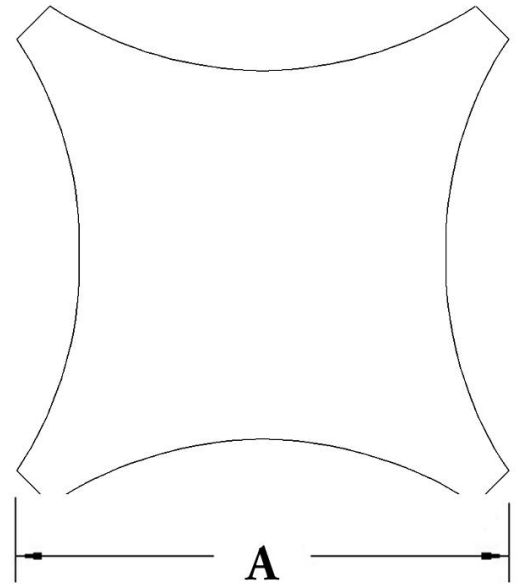

## SCAMOZZI CAPITAL

STAIN-GRADE WOOD W/ HAND-APPLIED COMPO ORNAMENTATION

**PLEASE NOTE:** All of our pilaster and column capitals are created with a small reveal or ledge where the capital meets the column shaft. This reveal increases proportionally with the size of the capital.

<b>Quantity:</b>
<b>Material:</b> Stain-Grade Wood / Compo
<b>Load-Bearing:</b> Yes

<b>Name:</b> Scamozzi
<b>Part #:</b> DECO-SCMZ-05-WR-A-6
<b>Capital Shape:</b> Full Round (Shape A)

<b>Diameter (D):</b> 5"
<b>Height (H):</b> 2-7/8"
<b>Abacus (A):</b> 8-1/4"