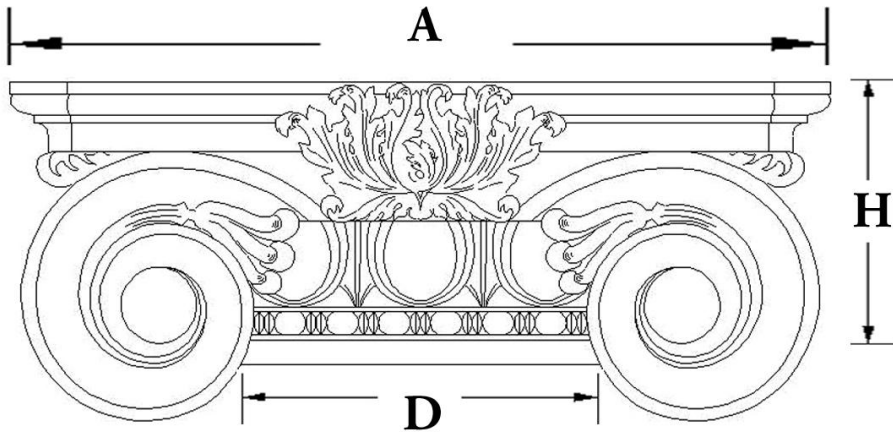

## SCAMOZZI CAPITAL

STAIN-GRADE WOOD W/ HAND-APPLIED COMPO ORNAMENTATION

**PLEASE NOTE:** All of our pilaster and column capitals are created with a small reveal or ledge where the capital meets the column shaft. This reveal increases proportionally with the size of the capital.

<b>Quantity:</b>
<b>Material:</b> Stain-Grade Wood / Compo
<b>Load-Bearing:</b> Yes

<b>Name:</b> Scamozzi
<b>Part #:</b> DECO-SCMZ-05-WR-A-6
<b>Capital Shape:</b> Full Round (Shape A)

<b>Diameter (D):</b> 5"
<b>Height (H):</b> 2-7/8"
<b>Abacus (A):</b> 8-1/4"