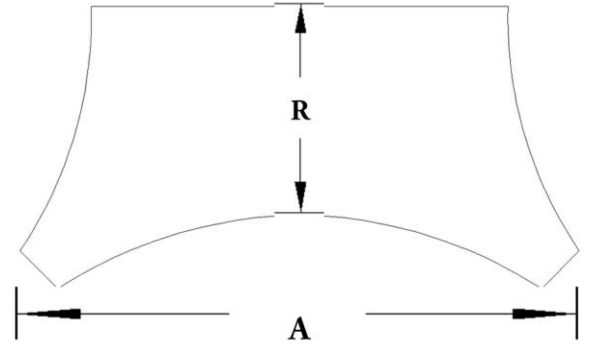

CHADSWORTH COLUMNS

1-800-COLUMNS | www.COLUMNS.com | shop.columns.com

SCAMOZZI PILASTER CAPITAL

STAIN-GRADE WOOD W/ HAND-APPLIED COMPO ORNAMENTATION

***R = Return**

Please specify your return dimension when ordering.

PLEASE NOTE: All of our pilaster and column capitals are created with a small reveal or ledge where the capital meets the column shaft. This reveal increases proportionally with the size of the capital.

Quantity:
Material: Stain-Grade Wood / Compo
Load-Bearing: Yes

Name: Scamozzi
Part #: DECO-SCMZ-01-WR-F-6
Capital Shape: Half Square (Shape F)

Width (W): 1"
Height (H): 9/16"
Abacus (A): 1-11/16"

APPROVED BY _____
DATE _____