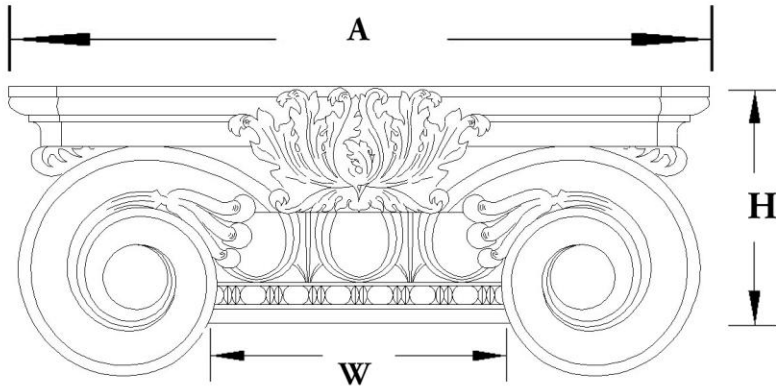

CHADSWORTH COLUMNS

1-800-COLUMNS | www.COLUMNS.com | shop.columns.com

SCAMOZZI PILASTER CAPITAL

STAIN-GRADE WOOD W/ HAND-APPLIED COMPO ORNAMENTATION

***R = Return**

Please specify your return dimension when ordering.

PLEASE NOTE: All of our pilaster and column capitals are created with a small reveal or ledge where the capital meets the column shaft. This reveal increases proportionally with the size of the capital.

Quantity:
Material: Stain-Grade Wood / Compo
Load-Bearing: Yes

Name: Scamozzi
Part #: DECO-SCMZ-01-WR-F-6
Capital Shape: Half Square (Shape F)

Width (W): 1"
Height (H): 9/16"
Abacus (A): 1-11/16"

APPROVED BY _____
DATE _____