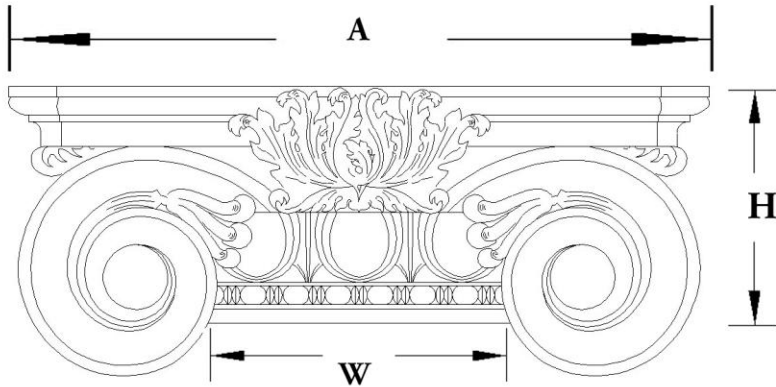

CHADSWORTH COLUMNS

1-800-COLUMNS | www.COLUMNS.com | shop.columns.com

SCAMOZZI PILASTER CAPITAL

STAIN-GRADE WOOD W/ HAND-APPLIED COMPO ORNAMENTATION

***R = Return**

Please specify your return dimension when ordering.

PLEASE NOTE: All of our pilaster and column capitals are created with a small reveal or ledge where the capital meets the column shaft. This reveal increases proportionally with the size of the capital.

Quantity:
Material: Stain-Grade Wood / Compo
Load-Bearing: Yes

Name: Scamozzi
Part #: DECO-SCMZ-05-1/2-WR-F-6
Capital Shape: Half Square (Shape F)

Width (W): 5-1/2"
Height (H): 3-1/8"
Abacus (A): 9-1/4"