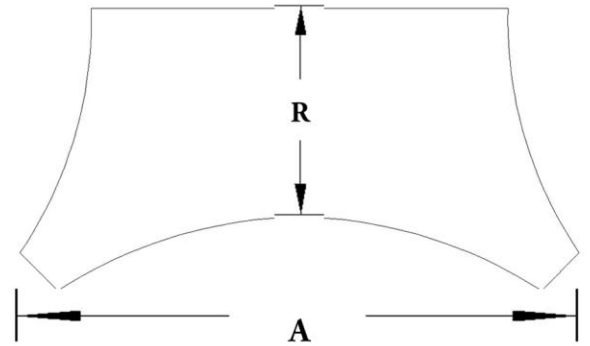

CHADSWORTH COLUMNS

1-800-COLUMNS | www.COLUMNS.com | shop.columns.com

SCAMOZZI PILASTER CAPITAL

STAIN-GRADE WOOD W/ HAND-APPLIED COMPO ORNAMENTATION

***R = Return**

Please specify your return dimension when ordering.

PLEASE NOTE: All of our pilaster and column capitals are created with a small reveal or ledge where the capital meets the column shaft. This reveal increases proportionally with the size of the capital.

Quantity:
Material: Stain-Grade Wood / Compo
Load-Bearing: Yes

Name: Scamozzi
Part #: DECO-SCMZ-05-1/2-WR-F-6
Capital Shape: Half Square (Shape F)

Width (W): 5-1/2"
Height (H): 3-1/8"
Abacus (A): 9-1/4"