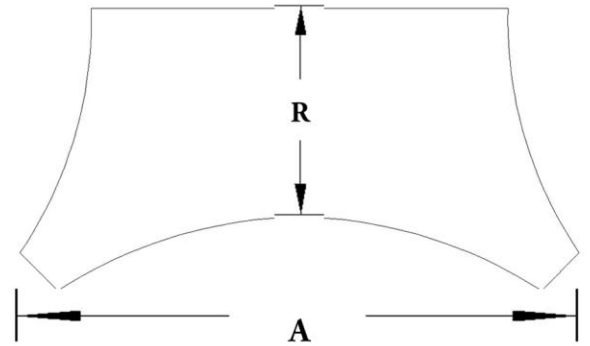

CHADSWORTH COLUMNS

1-800-COLUMNS | www.COLUMNS.com | shop.columns.com

SCAMOZZI PILASTER CAPITAL

STAIN-GRADE WOOD W/ HAND-APPLIED COMPO ORNAMENTATION

***R = Return**

Please specify your return dimension when ordering.

PLEASE NOTE: All of our pilaster and column capitals are created with a small reveal or ledge where the capital meets the column shaft. This reveal increases proportionally with the size of the capital.

| |
|---|
| Quantity: |
| Material: Stain-Grade Wood / Compo |
| Load-Bearing: Yes |

| |
|---|
| Name: Scamozzi |
| Part #: DECO-SCMZ-06-WR-F-6 |
| Capital Shape: Half Square (Shape F) |

| |
|---------------------------|
| Width (W): 6" |
| Height (H): 3-3/8" |
| Abacus (A): 10" |