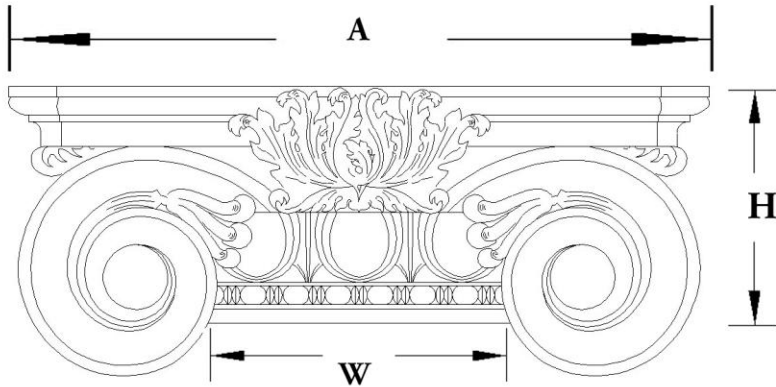

CHADSWORTH COLUMNS

1-800-COLUMNS | www.COLUMNS.com | shop.columns.com

SCAMOZZI PILASTER CAPITAL

STAIN-GRADE WOOD W/ HAND-APPLIED COMPO ORNAMENTATION

***R = Return**

Please specify your return dimension when ordering.

PLEASE NOTE: All of our pilaster and column capitals are created with a small reveal or ledge where the capital meets the column shaft. This reveal increases proportionally with the size of the capital.

| |
|---|
| Quantity: |
| Material: Stain-Grade Wood / Compo |
| Load-Bearing: Yes |

| |
|---|
| Name: Scamozzi |
| Part #: DECO-SCMZ-06-WR-F-6 |
| Capital Shape: Half Square (Shape F) |

| |
|---------------------------|
| Width (W): 6" |
| Height (H): 3-3/8" |
| Abacus (A): 10" |