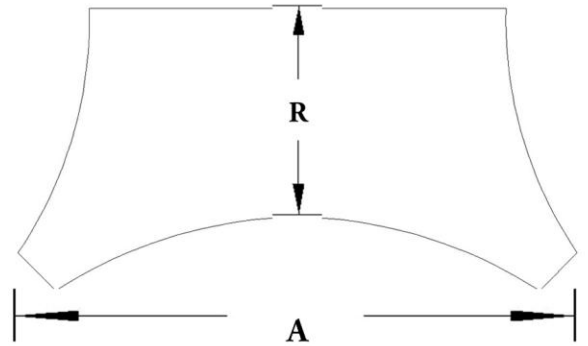

CHADSWORTH COLUMNS

1-800-COLUMNS | www.COLUMNS.com | shop.columns.com

SCAMOZZI PILASTER CAPITAL

STAIN-GRADE WOOD W/ HAND-APPLIED COMPO ORNAMENTATION

***R = Return**

Please specify your return dimension when ordering.

PLEASE NOTE: All of our pilaster and column capitals are created with a small reveal or ledge where the capital meets the column shaft. This reveal increases proportionally with the size of the capital.

Quantity:
Material: Stain-Grade Wood / Compo
Load-Bearing: Yes

Name: Scamozzi
Part #: DECO-SCMZ-06-1/2-WR-F-6
Capital Shape: Half Square (Shape F)

Width (W): 6-1/2"
Height (H): 3-5/8"
Abacus (A): 10-7/8"