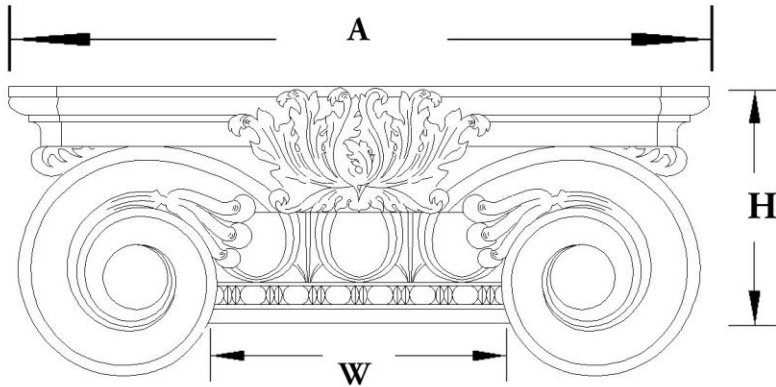

CHADSWORTH COLUMNS

1-800-COLUMNS | www.COLUMNS.com | shop.columns.com

SCAMOZZI PILASTER CAPITAL

STAIN-GRADE WOOD W/ HAND-APPLIED COMPO ORNAMENTATION

***R = Return**

Please specify your return dimension when ordering.

PLEASE NOTE: All of our pilaster and column capitals are created with a small reveal or ledge where the capital meets the column shaft. This reveal increases proportionally with the size of the capital.

Quantity:
Material: Stain-Grade Wood / Compo
Load-Bearing: Yes

Name: Scamozzi
Part #: DECO-SCMZ-06-1/2-WR-F-6
Capital Shape: Half Square (Shape F)

Width (W): 6-1/2"
Height (H): 3-5/8"
Abacus (A): 10-7/8"