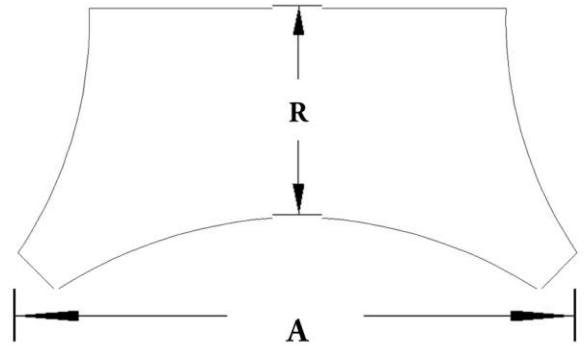

CHADSWORTH COLUMNS

1-800-COLUMNS | www.COLUMNS.com | shop.columns.com

SCAMOZZI PILASTER CAPITAL

STAIN-GRADE WOOD W/ HAND-APPLIED COMPO ORNAMENTATION

***R = Return**

Please specify your return dimension when ordering.

PLEASE NOTE: All of our pilaster and column capitals are created with a small reveal or ledge where the capital meets the column shaft. This reveal increases proportionally with the size of the capital.

Quantity:
Material: Stain-Grade Wood / Compo
Load-Bearing: Yes

Name: Scamozzi
Part #: DECO-SCMZ-07-WR-F-6
Capital Shape: Half Square (Shape F)

Width (W): 7"
Height (H): 3-3/4"
Abacus (A): 11-7/8"

APPROVED BY _____
DATE _____