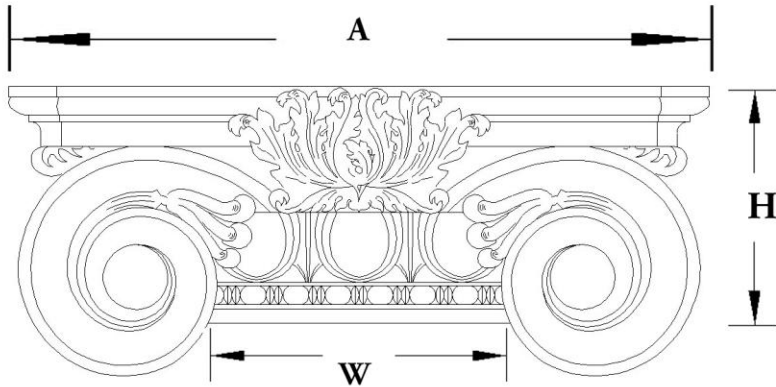

CHADSWORTH COLUMNS

1-800-COLUMNS | www.COLUMNS.com | shop.columns.com

SCAMOZZI PILASTER CAPITAL

STAIN-GRADE WOOD W/ HAND-APPLIED COMPO ORNAMENTATION

***R = Return**

Please specify your return dimension when ordering.

PLEASE NOTE: All of our pilaster and column capitals are created with a small reveal or ledge where the capital meets the column shaft. This reveal increases proportionally with the size of the capital.

Quantity:
Material: Stain-Grade Wood / Compo
Load-Bearing: Yes

Name: Scamozzi
Part #: DECO-SCMZ-07-WR-F-6
Capital Shape: Half Square (Shape F)

Width (W): 7"
Height (H): 3-3/4"
Abacus (A): 11-7/8"

APPROVED BY _____
DATE _____