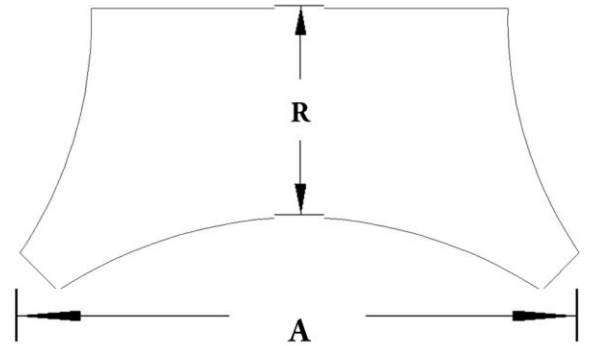

CHADSWORTH COLUMNS

1-800-COLUMNS | www.COLUMNS.com | shop.columns.com

SCAMOZZI PILASTER CAPITAL

STAIN-GRADE WOOD W/ HAND-APPLIED COMPO ORNAMENTATION

***R = Return**

Please specify your return dimension when ordering.

PLEASE NOTE: All of our pilaster and column capitals are created with a small reveal or ledge where the capital meets the column shaft. This reveal increases proportionally with the size of the capital.

Quantity:
Material: Stain-Grade Wood / Compo
Load-Bearing: Yes

Name: Scamozzi
Part #: DECO-SCMZ-07-1/2-WR-F-6
Capital Shape: Half Square (Shape F)

Width (W): 7-1/2"
Height (H): 4-1/4"
Abacus (A): 12-15/16"