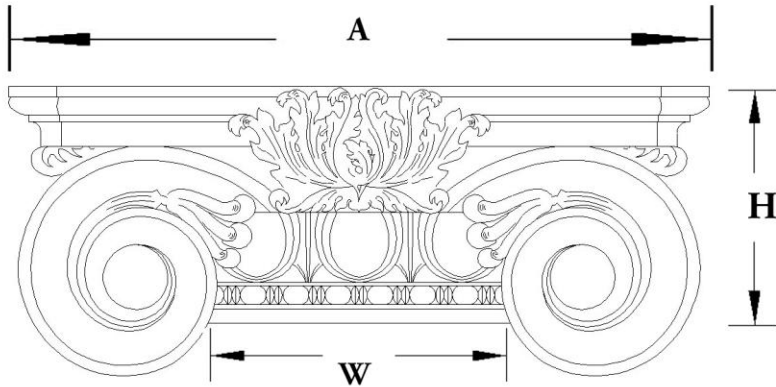

CHADSWORTH COLUMNS

1-800-COLUMNS | www.COLUMNS.com | shop.columns.com

SCAMOZZI PILASTER CAPITAL

STAIN-GRADE WOOD W/ HAND-APPLIED COMPO ORNAMENTATION

***R = Return**

Please specify your return dimension when ordering.

PLEASE NOTE: All of our pilaster and column capitals are created with a small reveal or ledge where the capital meets the column shaft. This reveal increases proportionally with the size of the capital.

Quantity:
Material: Stain-Grade Wood / Compo
Load-Bearing: Yes

Name: Scamozzi
Part #: DECO-SCMZ-07-1/2-WR-F-6
Capital Shape: Half Square (Shape F)

Width (W): 7-1/2"
Height (H): 4-1/4"
Abacus (A): 12-15/16"