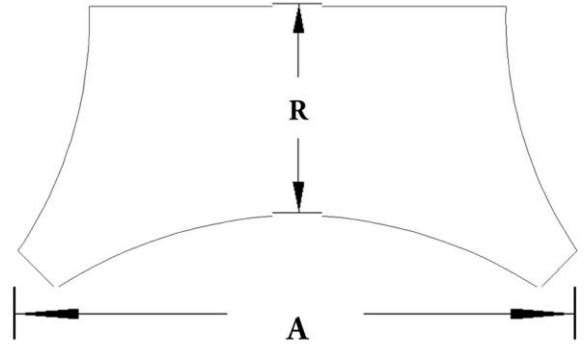

CHADSWORTH COLUMNS

1-800-COLUMNS | www.COLUMNS.com | shop.columns.com

SCAMOZZI PILASTER CAPITAL

STAIN-GRADE WOOD W/ HAND-APPLIED COMPO ORNAMENTATION

***R = Return**

Please specify your return dimension when ordering.

PLEASE NOTE: All of our pilaster and column capitals are created with a small reveal or ledge where the capital meets the column shaft. This reveal increases proportionally with the size of the capital.

Quantity:
Material: Stain-Grade Wood / Compo
Load-Bearing: Yes

Name: Scamozzi
Part #: DECO-SCMZ-08-WR-F-6
Capital Shape: Half Square (Shape F)

Width (W): 8"
Height (H): 4-5/8"
Abacus (A): 13-3/8"

APPROVED BY _____
DATE _____