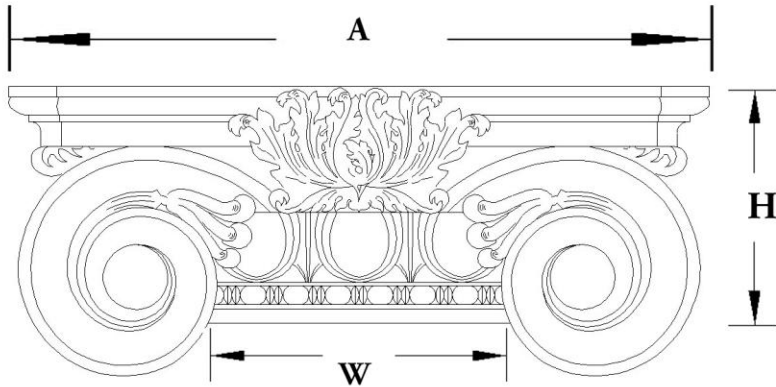

CHADSWORTH COLUMNS

1-800-COLUMNS | www.COLUMNS.com | shop.columns.com

SCAMOZZI PILASTER CAPITAL

STAIN-GRADE WOOD W/ HAND-APPLIED COMPO ORNAMENTATION

***R = Return**

Please specify your return dimension when ordering.

PLEASE NOTE: All of our pilaster and column capitals are created with a small reveal or ledge where the capital meets the column shaft. This reveal increases proportionally with the size of the capital.

Quantity:
Material: Stain-Grade Wood / Compo
Load-Bearing: Yes

Name: Scamozzi
Part #: DECO-SCMZ-08-WR-F-6
Capital Shape: Half Square (Shape F)

Width (W): 8"
Height (H): 4-5/8"
Abacus (A): 13-3/8"

APPROVED BY _____
DATE _____