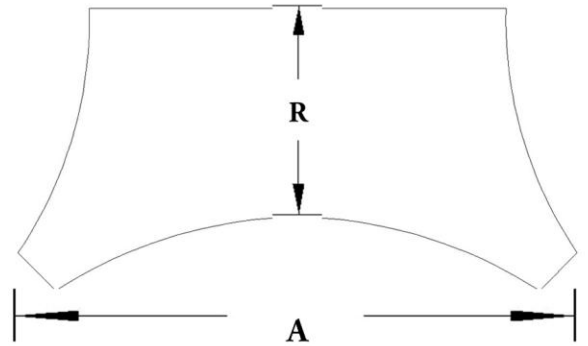

## SCAMOZZI PILASTER CAPITAL

STAIN-GRADE WOOD W/ HAND-APPLIED COMPO ORNAMENTATION

**\*R = Return**

**Please specify your return dimension when ordering.**

**PLEASE NOTE:** All of our pilaster and column capitals are created with a small reveal or ledge where the capital meets the column shaft. This reveal increases proportionally with the size of the capital.

<b>Quantity:</b>
<b>Material:</b> Stain-Grade Wood / Compo
<b>Load-Bearing:</b> Yes

<b>Name:</b> Scamozzi
<b>Part #:</b> DECO-SCMZ-08-1/2-WR-F-6
<b>Capital Shape:</b> Half Square (Shape F)

<b>Width (W):</b> 8-1/2"
<b>Height (H):</b> 4-3/4"
<b>Abacus (A):</b> 13-3/4"