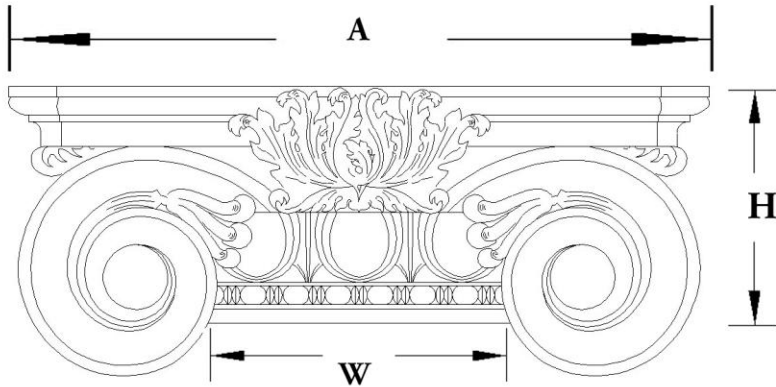

## SCAMOZZI PILASTER CAPITAL

STAIN-GRADE WOOD W/ HAND-APPLIED COMPO ORNAMENTATION

**\*R = Return**

**Please specify your return dimension when ordering.**

**PLEASE NOTE:** All of our pilaster and column capitals are created with a small reveal or ledge where the capital meets the column shaft. This reveal increases proportionally with the size of the capital.

<b>Quantity:</b>
<b>Material:</b> Stain-Grade Wood / Compo
<b>Load-Bearing:</b> Yes

<b>Name:</b> Scamozzi
<b>Part #:</b> DECO-SCMZ-08-1/2-WR-F-6
<b>Capital Shape:</b> Half Square (Shape F)

<b>Width (W):</b> 8-1/2"
<b>Height (H):</b> 4-3/4"
<b>Abacus (A):</b> 13-3/4"