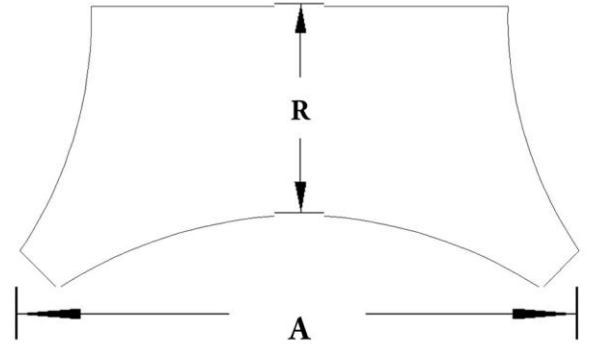

CHADSWORTH COLUMNS

1-800-COLUMNS | www.COLUMNS.com | shop.columns.com

SCAMOZZI PILASTER CAPITAL

STAIN-GRADE WOOD W/ HAND-APPLIED COMPO ORNAMENTATION

***R = Return**

Please specify your return dimension when ordering.

PLEASE NOTE: All of our pilaster and column capitals are created with a small reveal or ledge where the capital meets the column shaft. This reveal increases proportionally with the size of the capital.

Quantity:
Material: Stain-Grade Wood / Compo
Load-Bearing: Yes

Name: Scamozzi
Part #: DECO-SCMZ-09-WR-F-6
Capital Shape: Half Square (Shape F)

Width (W): 9"
Height (H): 5-1/8"
Abacus (A): 14-7/8"

APPROVED BY _____
DATE _____