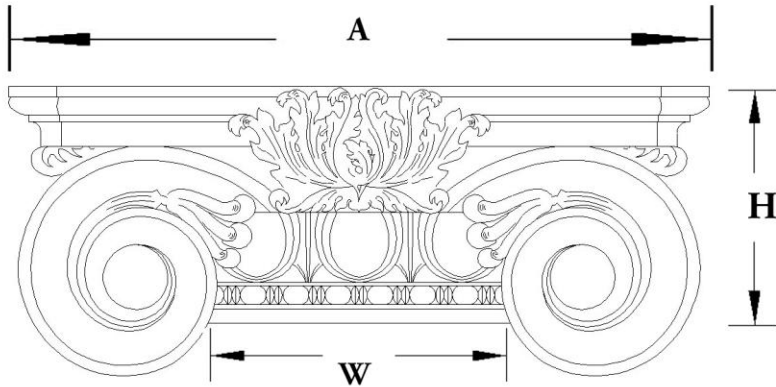

CHADSWORTH COLUMNS

1-800-COLUMNS | www.COLUMNS.com | shop.columns.com

SCAMOZZI PILASTER CAPITAL

STAIN-GRADE WOOD W/ HAND-APPLIED COMPO ORNAMENTATION

***R = Return**

Please specify your return dimension when ordering.

PLEASE NOTE: All of our pilaster and column capitals are created with a small reveal or ledge where the capital meets the column shaft. This reveal increases proportionally with the size of the capital.

Quantity:
Material: Stain-Grade Wood / Compo
Load-Bearing: Yes

Name: Scamozzi
Part #: DECO-SCMZ-09-WR-F-6
Capital Shape: Half Square (Shape F)

Width (W): 9"
Height (H): 5-1/8"
Abacus (A): 14-7/8"

APPROVED BY _____
DATE _____