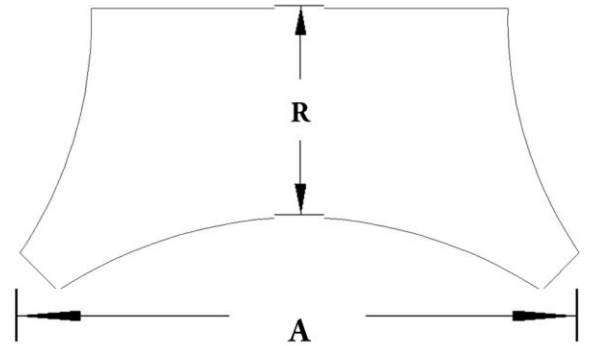

## SCAMOZZI PILASTER CAPITAL

STAIN-GRADE WOOD W/ HAND-APPLIED COMPO ORNAMENTATION

**\*R = Return**

**Please specify your return dimension when ordering.**

**PLEASE NOTE:** All of our pilaster and column capitals are created with a small reveal or ledge where the capital meets the column shaft. This reveal increases proportionally with the size of the capital.

<b>Quantity:</b>
<b>Material:</b> Stain-Grade Wood / Compo
<b>Load-Bearing:</b> Yes

<b>Name:</b> Scamozzi
<b>Part #:</b> DECO-SCMZ-10-WR-F-6
<b>Capital Shape:</b> Half Square (Shape F)

<b>Width (W):</b> 10"
<b>Height (H):</b> 5-3/4"
<b>Abacus (A):</b> 16-1/2"