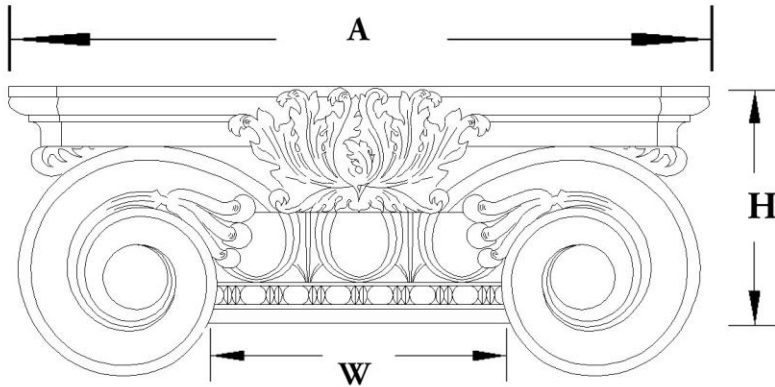

# CHADSWORTH COLUMNS

1-800-COLUMNS | [www.COLUMNS.com](http://www.COLUMNS.com) | [shop.columns.com](http://shop.columns.com)

## SCAMOZZI PILASTER CAPITAL

STAIN-GRADE WOOD W/ HAND-APPLIED COMPO ORNAMENTATION

**\*R = Return**

**Please specify your return dimension when ordering.**

**PLEASE NOTE:** All of our pilaster and column capitals are created with a small reveal or ledge where the capital meets the column shaft. This reveal increases proportionally with the size of the capital.

<b>Quantity:</b>
<b>Material:</b> Stain-Grade Wood / Compo
<b>Load-Bearing:</b> Yes

<b>Name:</b> Scamozzi
<b>Part #:</b> DECO-SCMZ-10-WR-F-6
<b>Capital Shape:</b> Half Square (Shape F)

<b>Width (W):</b> 10"
<b>Height (H):</b> 5-3/4"
<b>Abacus (A):</b> 16-1/2"