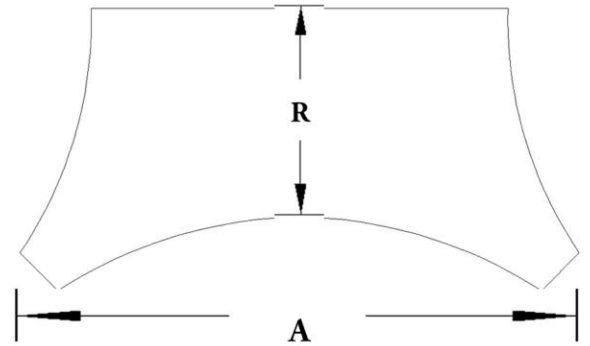

CHADSWORTH COLUMNS

1-800-COLUMNS | www.COLUMNS.com | shop.columns.com

SCAMOZZI PILASTER CAPITAL

STAIN-GRADE WOOD W/ HAND-APPLIED COMPO ORNAMENTATION

***R = Return**

Please specify your return dimension when ordering.

PLEASE NOTE: All of our pilaster and column capitals are created with a small reveal or ledge where the capital meets the column shaft. This reveal increases proportionally with the size of the capital.

Quantity:
Material: Stain-Grade Wood / Compo
Load-Bearing: Yes

Name: Scamozzi
Part #: DECO-SCMZ-01-1/2-WR-F-6
Capital Shape: Half Square (Shape F)

Width (W): 1-1/2"
Height (H): 7/8"
Abacus (A): 2-1/2"

APPROVED BY _____
DATE _____