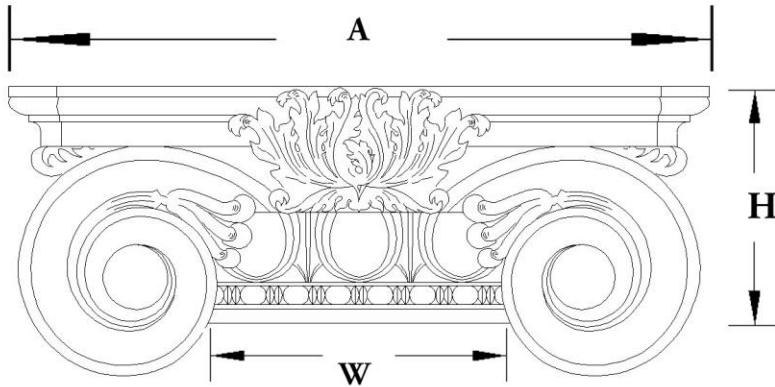

CHADSWORTH COLUMNS

1-800-COLUMNS | www.COLUMNS.com | shop.columns.com

SCAMOZZI PILASTER CAPITAL

STAIN-GRADE WOOD W/ HAND-APPLIED COMPO ORNAMENTATION

***R = Return**

Please specify your return dimension when ordering.

PLEASE NOTE: All of our pilaster and column capitals are created with a small reveal or ledge where the capital meets the column shaft. This reveal increases proportionally with the size of the capital.

Quantity:
Material: Stain-Grade Wood / Compo
Load-Bearing: Yes

Name: Scamozzi
Part #: DECO-SCMZ-01-1/2-WR-F-6
Capital Shape: Half Square (Shape F)

Width (W): 1-1/2"
Height (H): 7/8"
Abacus (A): 2-1/2"

APPROVED BY _____
DATE _____