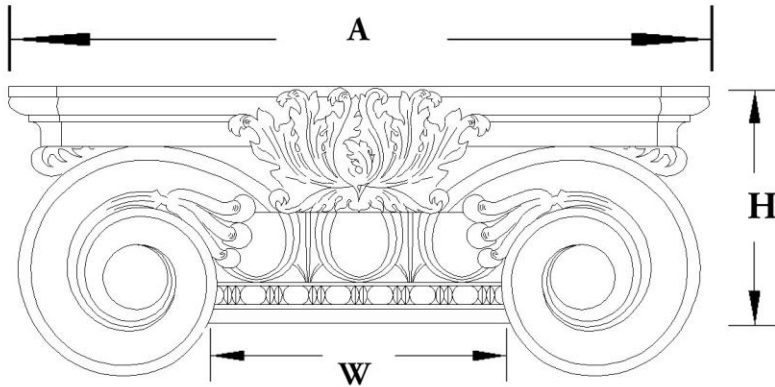

CHADSWORTH COLUMNS

1-800-COLUMNS | www.COLUMNS.com | shop.columns.com

SCAMOZZI PILASTER CAPITAL

STAIN-GRADE WOOD W/ HAND-APPLIED COMPO ORNAMENTATION

***R = Return**

Please specify your return dimension when ordering.

PLEASE NOTE: All of our pilaster and column capitals are created with a small reveal or ledge where the capital meets the column shaft. This reveal increases proportionally with the size of the capital.

Quantity:
Material: Stain-Grade Wood / Compo
Load-Bearing: Yes

Name: Scamozzi
Part #: DECO-SCMZ-12-WR-F-6
Capital Shape: Half Square (Shape F)

Width (W): 12"
Height (H): 6-3/4"
Abacus (A): 20"

APPROVED BY _____
DATE _____