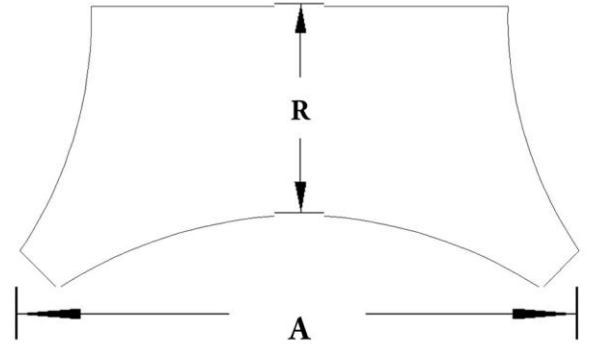

CHADSWORTH COLUMNS

1-800-COLUMNS | www.COLUMNS.com | shop.columns.com

SCAMOZZI PILASTER CAPITAL

STAIN-GRADE WOOD W/ HAND-APPLIED COMPO ORNAMENTATION

***R = Return**

Please specify your return dimension when ordering.

PLEASE NOTE: All of our pilaster and column capitals are created with a small reveal or ledge where the capital meets the column shaft. This reveal increases proportionally with the size of the capital.

Quantity:
Material: Stain-Grade Wood / Compo
Load-Bearing: Yes

Name: Scamozzi
Part #: DECO-SCMZ-12-WR-F-6
Capital Shape: Half Square (Shape F)

Width (W): 12"
Height (H): 6-3/4"
Abacus (A): 20"

APPROVED BY _____
DATE _____