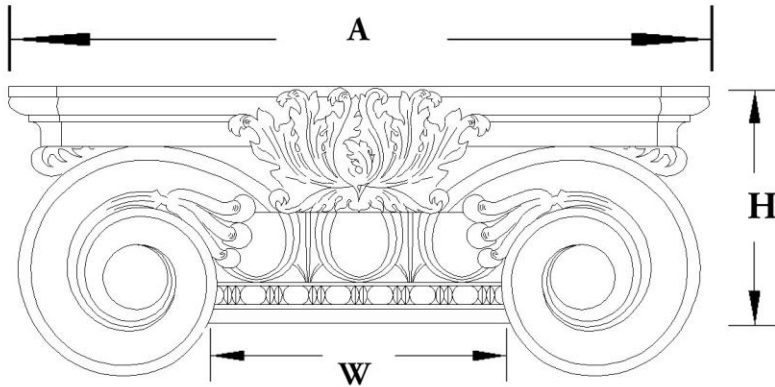

## SCAMOZZI PILASTER CAPITAL

STAIN-GRADE WOOD W/ HAND-APPLIED COMPO ORNAMENTATION

**\*R = Return**

**Please specify your return dimension when ordering.**

**PLEASE NOTE:** All of our pilaster and column capitals are created with a small reveal or ledge where the capital meets the column shaft. This reveal increases proportionally with the size of the capital.

<b>Quantity:</b>
<b>Material:</b> Stain-Grade Wood / Compo
<b>Load-Bearing:</b> Yes

<b>Name:</b> Scamozzi
<b>Part #:</b> DECO-SCMZ-14-WR-F-6
<b>Capital Shape:</b> Half Square (Shape F)

<b>Width (W):</b> 14"
<b>Height (H):</b> 7-7/8"
<b>Abacus (A):</b> 23-1/8"