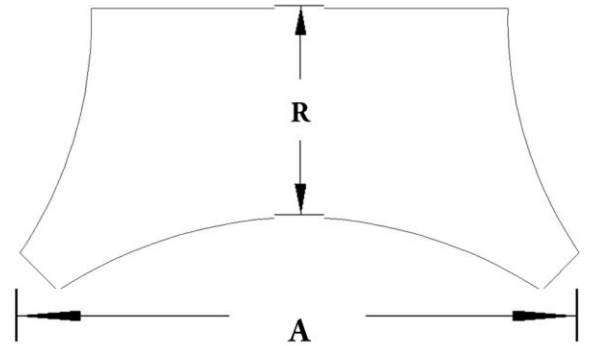

## SCAMOZZI PILASTER CAPITAL

STAIN-GRADE WOOD W/ HAND-APPLIED COMPO ORNAMENTATION

**\*R = Return**

**Please specify your return dimension when ordering.**

**PLEASE NOTE:** All of our pilaster and column capitals are created with a small reveal or ledge where the capital meets the column shaft. This reveal increases proportionally with the size of the capital.

<b>Quantity:</b>
<b>Material:</b> Stain-Grade Wood / Compo
<b>Load-Bearing:</b> Yes

<b>Name:</b> Scamozzi
<b>Part #:</b> DECO-SCMZ-14-WR-F-6
<b>Capital Shape:</b> Half Square (Shape F)

<b>Width (W):</b> 14"
<b>Height (H):</b> 7-7/8"
<b>Abacus (A):</b> 23-1/8"