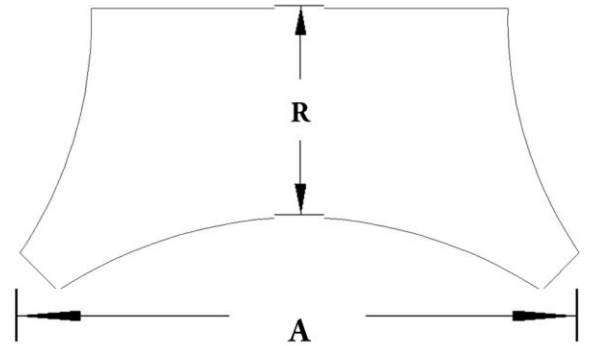

CHADSWORTH COLUMNS

1-800-COLUMNS | www.COLUMNS.com | shop.columns.com

SCAMOZZI PILASTER CAPITAL

STAIN-GRADE WOOD W/ HAND-APPLIED COMPO ORNAMENTATION

***R = Return**

Please specify your return dimension when ordering.

PLEASE NOTE: All of our pilaster and column capitals are created with a small reveal or ledge where the capital meets the column shaft. This reveal increases proportionally with the size of the capital.

Quantity:
Material: Stain-Grade Wood / Compo
Load-Bearing: Yes

Name: Scamozzi
Part #: DECO-SCMZ-02-WR-F-6
Capital Shape: Half Square (Shape F)

Width (W): 2"
Height (H): 1-1/8"
Abacus (A): 3-5/16"

APPROVED BY _____
DATE _____