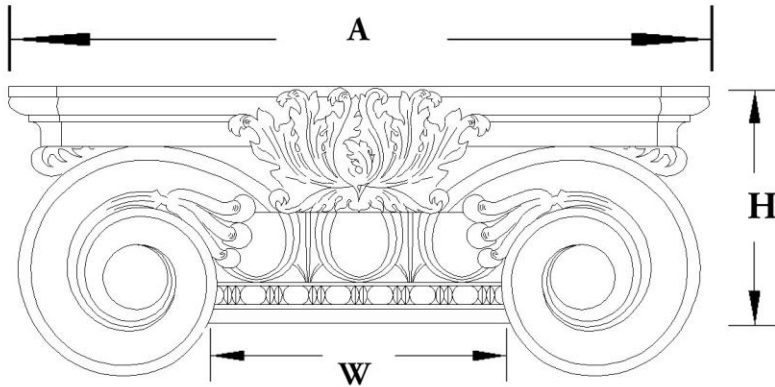

CHADSWORTH COLUMNS

1-800-COLUMNS | www.COLUMNS.com | shop.columns.com

SCAMOZZI PILASTER CAPITAL

STAIN-GRADE WOOD W/ HAND-APPLIED COMPO ORNAMENTATION

***R = Return**

Please specify your return dimension when ordering.

PLEASE NOTE: All of our pilaster and column capitals are created with a small reveal or ledge where the capital meets the column shaft. This reveal increases proportionally with the size of the capital.

Quantity:
Material: Stain-Grade Wood / Compo
Load-Bearing: Yes

Name: Scamozzi
Part #: DECO-SCMZ-02-WR-F-6
Capital Shape: Half Square (Shape F)

Width (W): 2"
Height (H): 1-1/8"
Abacus (A): 3-5/16"

APPROVED BY _____
DATE _____