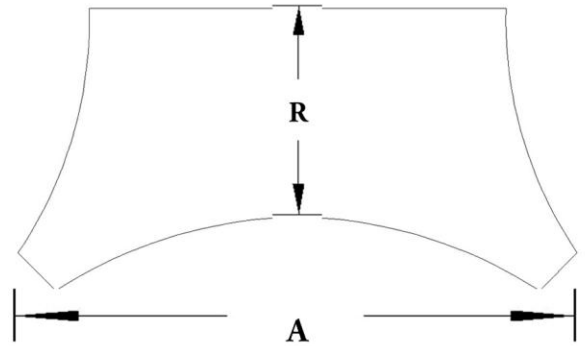

## SCAMOZZI PILASTER CAPITAL

STAIN-GRADE WOOD W/ HAND-APPLIED COMPO ORNAMENTATION

**\*R = Return**

**Please specify your return dimension when ordering.**

**PLEASE NOTE:** All of our pilaster and column capitals are created with a small reveal or ledge where the capital meets the column shaft. This reveal increases proportionally with the size of the capital.

<b>Quantity:</b>
<b>Material:</b> Stain-Grade Wood / Compo
<b>Load-Bearing:</b> Yes

<b>Name:</b> Scamozzi
<b>Part #:</b> DECO-SCMZ-02-1/2-WR-F-6
<b>Capital Shape:</b> Half Square (Shape F)

<b>Width (W):</b> 2-1/2"
<b>Height (H):</b> 1-3/8"
<b>Abacus (A):</b> 4-1/4"