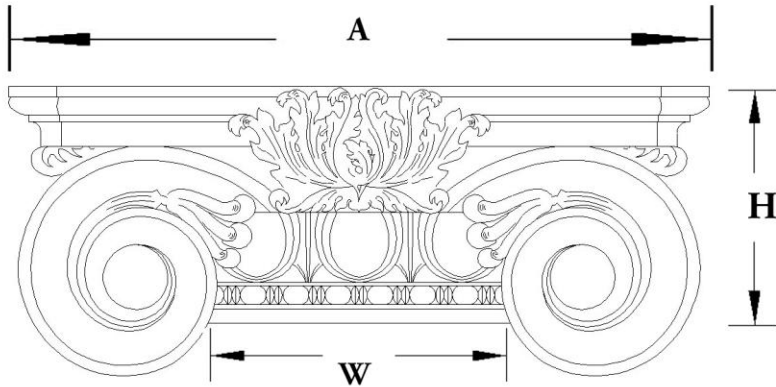

## SCAMOZZI PILASTER CAPITAL

STAIN-GRADE WOOD W/ HAND-APPLIED COMPO ORNAMENTATION

**\*R = Return**

**Please specify your return dimension when ordering.**

**PLEASE NOTE:** All of our pilaster and column capitals are created with a small reveal or ledge where the capital meets the column shaft. This reveal increases proportionally with the size of the capital.

<b>Quantity:</b>
<b>Material:</b> Stain-Grade Wood / Compo
<b>Load-Bearing:</b> Yes

<b>Name:</b> Scamozzi
<b>Part #:</b> DECO-SCMZ-02-1/2-WR-F-6
<b>Capital Shape:</b> Half Square (Shape F)

<b>Width (W):</b> 2-1/2"
<b>Height (H):</b> 1-3/8"
<b>Abacus (A):</b> 4-1/4"