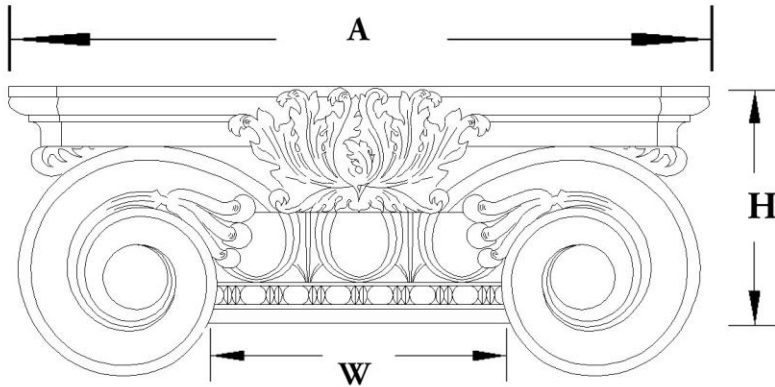

## SCAMOZZI PILASTER CAPITAL

STAIN-GRADE WOOD W/ HAND-APPLIED COMPO ORNAMENTATION

**\*R = Return**

**Please specify your return dimension when ordering.**

**PLEASE NOTE:** All of our pilaster and column capitals are created with a small reveal or ledge where the capital meets the column shaft. This reveal increases proportionally with the size of the capital.

<b>Quantity:</b>
<b>Material:</b> Stain-Grade Wood / Compo
<b>Load-Bearing:</b> Yes

<b>Name:</b> Scamozzi
<b>Part #:</b> DECO-SCMZ-03-WR-F-6
<b>Capital Shape:</b> Half Square (Shape F)

<b>Width (W):</b> 3"
<b>Height (H):</b> 1-3/4"
<b>Abacus (A):</b> 5"