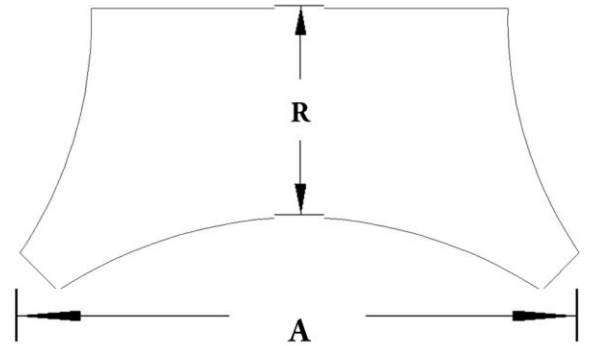

## SCAMOZZI PILASTER CAPITAL

STAIN-GRADE WOOD W/ HAND-APPLIED COMPO ORNAMENTATION

**\*R = Return**

**Please specify your return dimension when ordering.**

**PLEASE NOTE:** All of our pilaster and column capitals are created with a small reveal or ledge where the capital meets the column shaft. This reveal increases proportionally with the size of the capital.

<b>Quantity:</b>
<b>Material:</b> Stain-Grade Wood / Compo
<b>Load-Bearing:</b> Yes

<b>Name:</b> Scamozzi
<b>Part #:</b> DECO-SCMZ-03-WR-F-6
<b>Capital Shape:</b> Half Square (Shape F)

<b>Width (W):</b> 3"
<b>Height (H):</b> 1-3/4"
<b>Abacus (A):</b> 5"